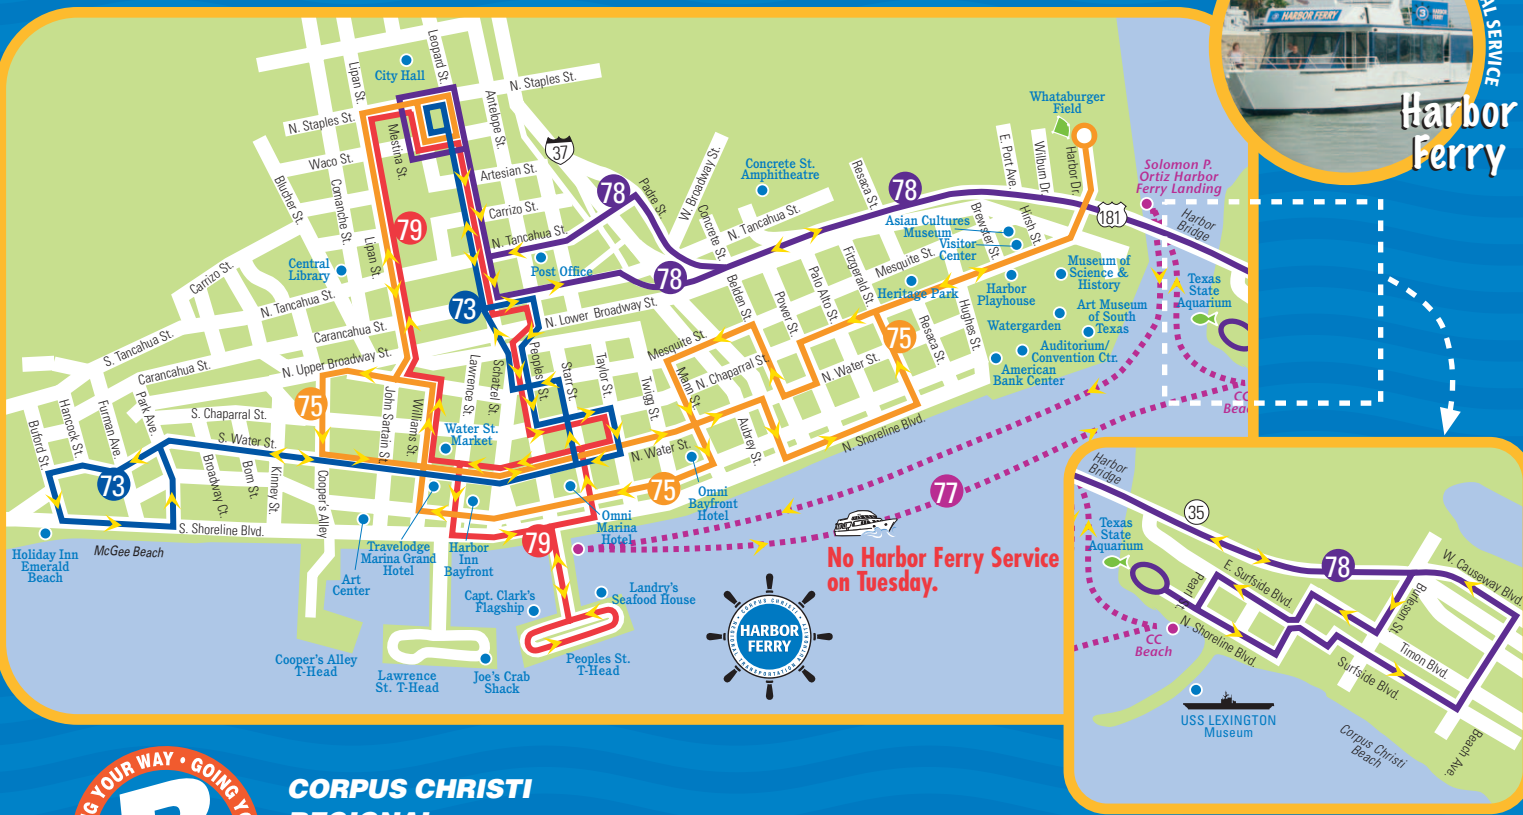

2009 Harbor Ferry Shoreline Connection

Connecting with the scenic bayfront sights is a "B"reeze when riding the "B."

TROLLEY SERVICE

- 73** McGee Beach Connector Mon - Sat 75¢
- 75** Bayfront Connector Mon - Sat 75¢
- 78** CC Beach Connector Mon - Sat 75¢
- 79** Downtown Shuttle Mon - Sat 25¢

FERRY SERVICE

- 77** Harbor Ferry* Mon, Wed - Sun \$3 all day pass
- Operates 11:00am - 7:30pm. Call the "B" Customer Service Center 361-883-2287 for scheduling details.

* The Harbor Ferry is a seasonal point to point water transportation service that operates during the summer months only. Service begins Friday, May 22 and ends Monday, September 7, 2009. Operates Monday, Wednesday - Sunday. **No Service on Tuesday.**

Get Around Corpus Christi by Land & by Sea!

Trolley

Harbor Ferry

CORPUS CHRISTI REGIONAL TRANSPORTATION AUTHORITY

The "B" Customer Service Center
Monday-Friday 8am-5pm 361-883-2287

RideLine 24 hour automated service 361-289-2600
www.ccrta.org

CORPUS CHRISTI REGIONAL TRANSPORTATION AUTHORITY