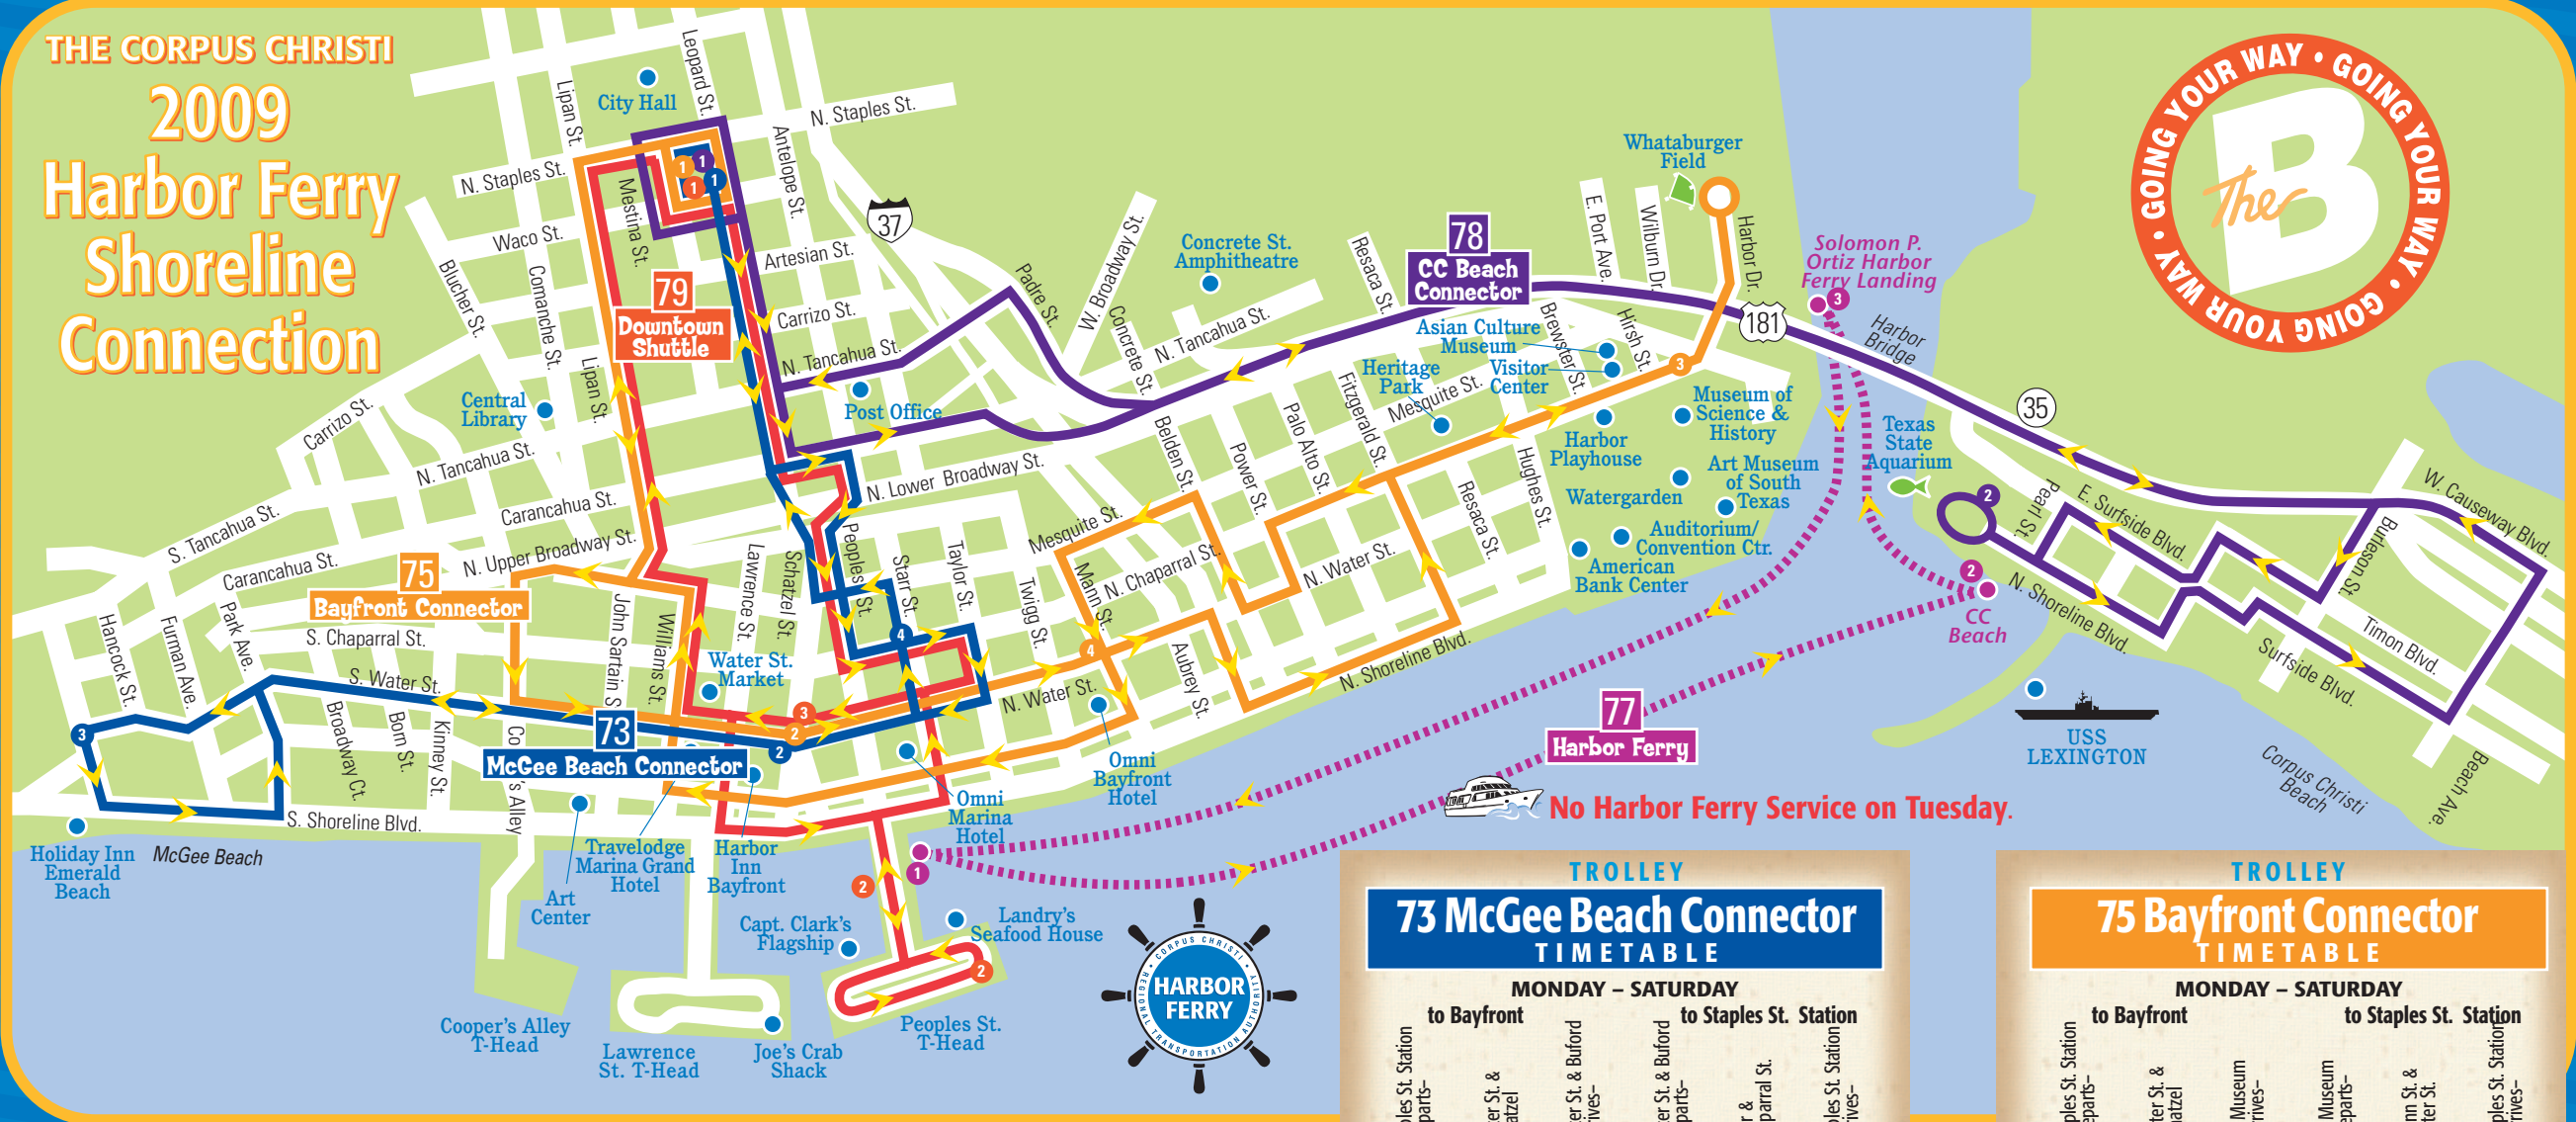

THE CORPUS CHRISTI

2009 Harbor Ferry Shoreline Connection

TROLLEY SERVICE

- **73** McGee Beach Connector Mon - Sat 75¢
- **75** Bayfront Connector Mon - Sat 75¢
- **78** CC Beach Connector Mon - Sat 75¢
- **79** Downtown Shuttle Mon - Sat 25¢

FERRY SERVICE

77 Harbor Ferry* Mon, Wed - Sun $3 all day pass
Operates 11:00am - 7:30pm. Call the "B" Customer Service Center 361-883-2287 for scheduling details.
* The Harbor Ferry is a seasonal point to point water transportation service that operates during the summer months only. Service begins Friday, May 22 and ends Monday, September 7, 2009. Operates Monday, Wednesday - Sunday. **No Service on Tuesday.**

TROLLEY 73 McGee Beach Connector TIMETABLE

MONDAY - SATURDAY

to Bayfront		to Staples St. Station		
Staples St. Station -departs-	Water St. & Schatzel	Water St. & Buford -arrives-	Water St. & Buford -departs-	Staples St. Station -arrives-
AM 7:15	7:22	7:27	7:27	7:34
8:15	8:22	8:27	8:27	8:34
9:15	9:22	9:27	9:27	9:34
10:15	10:22	10:27	10:27	10:34
11:15	11:22	11:27	11:27	11:34
12:15	12:22	12:27	12:27	12:34
PM 1:15	1:22	1:27	1:27	1:34
2:15	2:22	2:27	2:27	2:34
3:15	3:22	3:27	3:27	3:34
4:15	4:22	4:27	4:27	4:34
5:15	5:22	5:27	5:27	5:34
6:15	6:22	6:27	6:27	6:34

TROLLEY 75 Bayfront Connector TIMETABLE

MONDAY - SATURDAY

to Bayfront		to Staples St. Station			
Staples St. Station -departs-	Water St. & Schatzel	CC Museum -arrives-	CC Museum -departs-	Mann St. & Water St.	Staples St. Station -arrives-
AM 6:45	6:52	6:58	6:58	7:04	7:12 >
7:45	7:52	7:58	7:58	8:04	8:12 >
8:45	8:52	8:58	8:58	9:04	9:12 >
9:45	9:52	9:58	9:58	10:04	10:12 >
10:45	10:52	10:58	10:58	11:04	11:12 >
PM 11:45	11:52	11:58	11:58	12:04	12:12 >
12:45	12:52	12:58	12:58	1:04	1:12 >
1:45	1:52	1:58	1:58	2:04	2:12 >
2:45	2:52	2:58	2:58	3:04	3:12 >
3:45	3:52	3:58	3:58	4:04	4:12 >
4:45	4:52	4:58	4:58	5:04	5:12 >
5:45	5:52	5:58	5:58	6:04	6:12 >
6:45	6:52	6:58	6:58	7:04	7:12 *

The "B" Customer Service Center Monday-Friday 8am-5pm 361-883-2287
RideLine 24 hour automated service 361-289-2600 www.ccrta.org

> - Continues to route #75 Bayfront Connection.

* - Out of service on arrival.
> - Continues to route #73 McGee Beach Connector.

Lift Equipped/Accessible Each Trip.