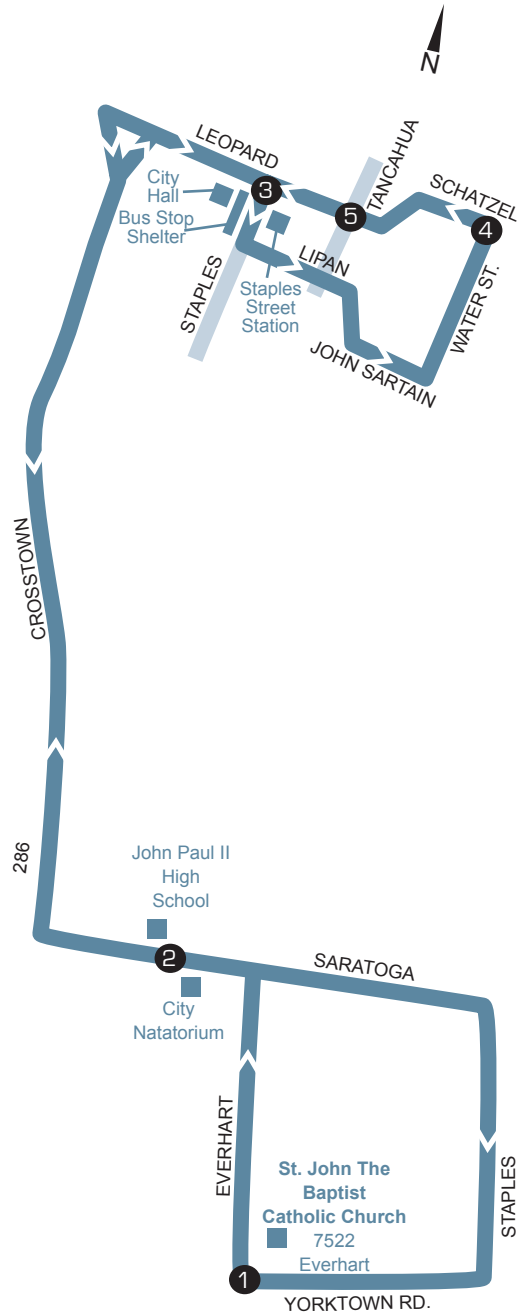

354 Southside Express

(Mon. - Fri.)

WEEKDAYS ONLY

To: Downtown Corpus Christi

	Everhart & Yorktown -Departs-	John Paul II High School	Corpus Christi City Hall	Water Street & Schatzel	Tanchuia & Leopard St.
	1	2	3	4	5
A.M.	6:00	6:15	6:30	6:37	6:42*
	7:00	7:15	7:30	7:37	7:42*
	8:00	8:15	8:30	8:37	8:42*

* - Out of service on arrival.

To: Everhart & Yorktown

	Corpus Christi City Hall -Departs-	Water Street & Schatzel	Tanchuia & Leopard St.	John Paul II High School	Everhart & Yorktown -Arrives-
	3	4	5	2	1
P.M.	5:15	5:22	5:27	5:42	5:57*
	5:45	5:52	5:57	6:12	6:27*
	6:15	6:22	6:27	6:42	6:57*