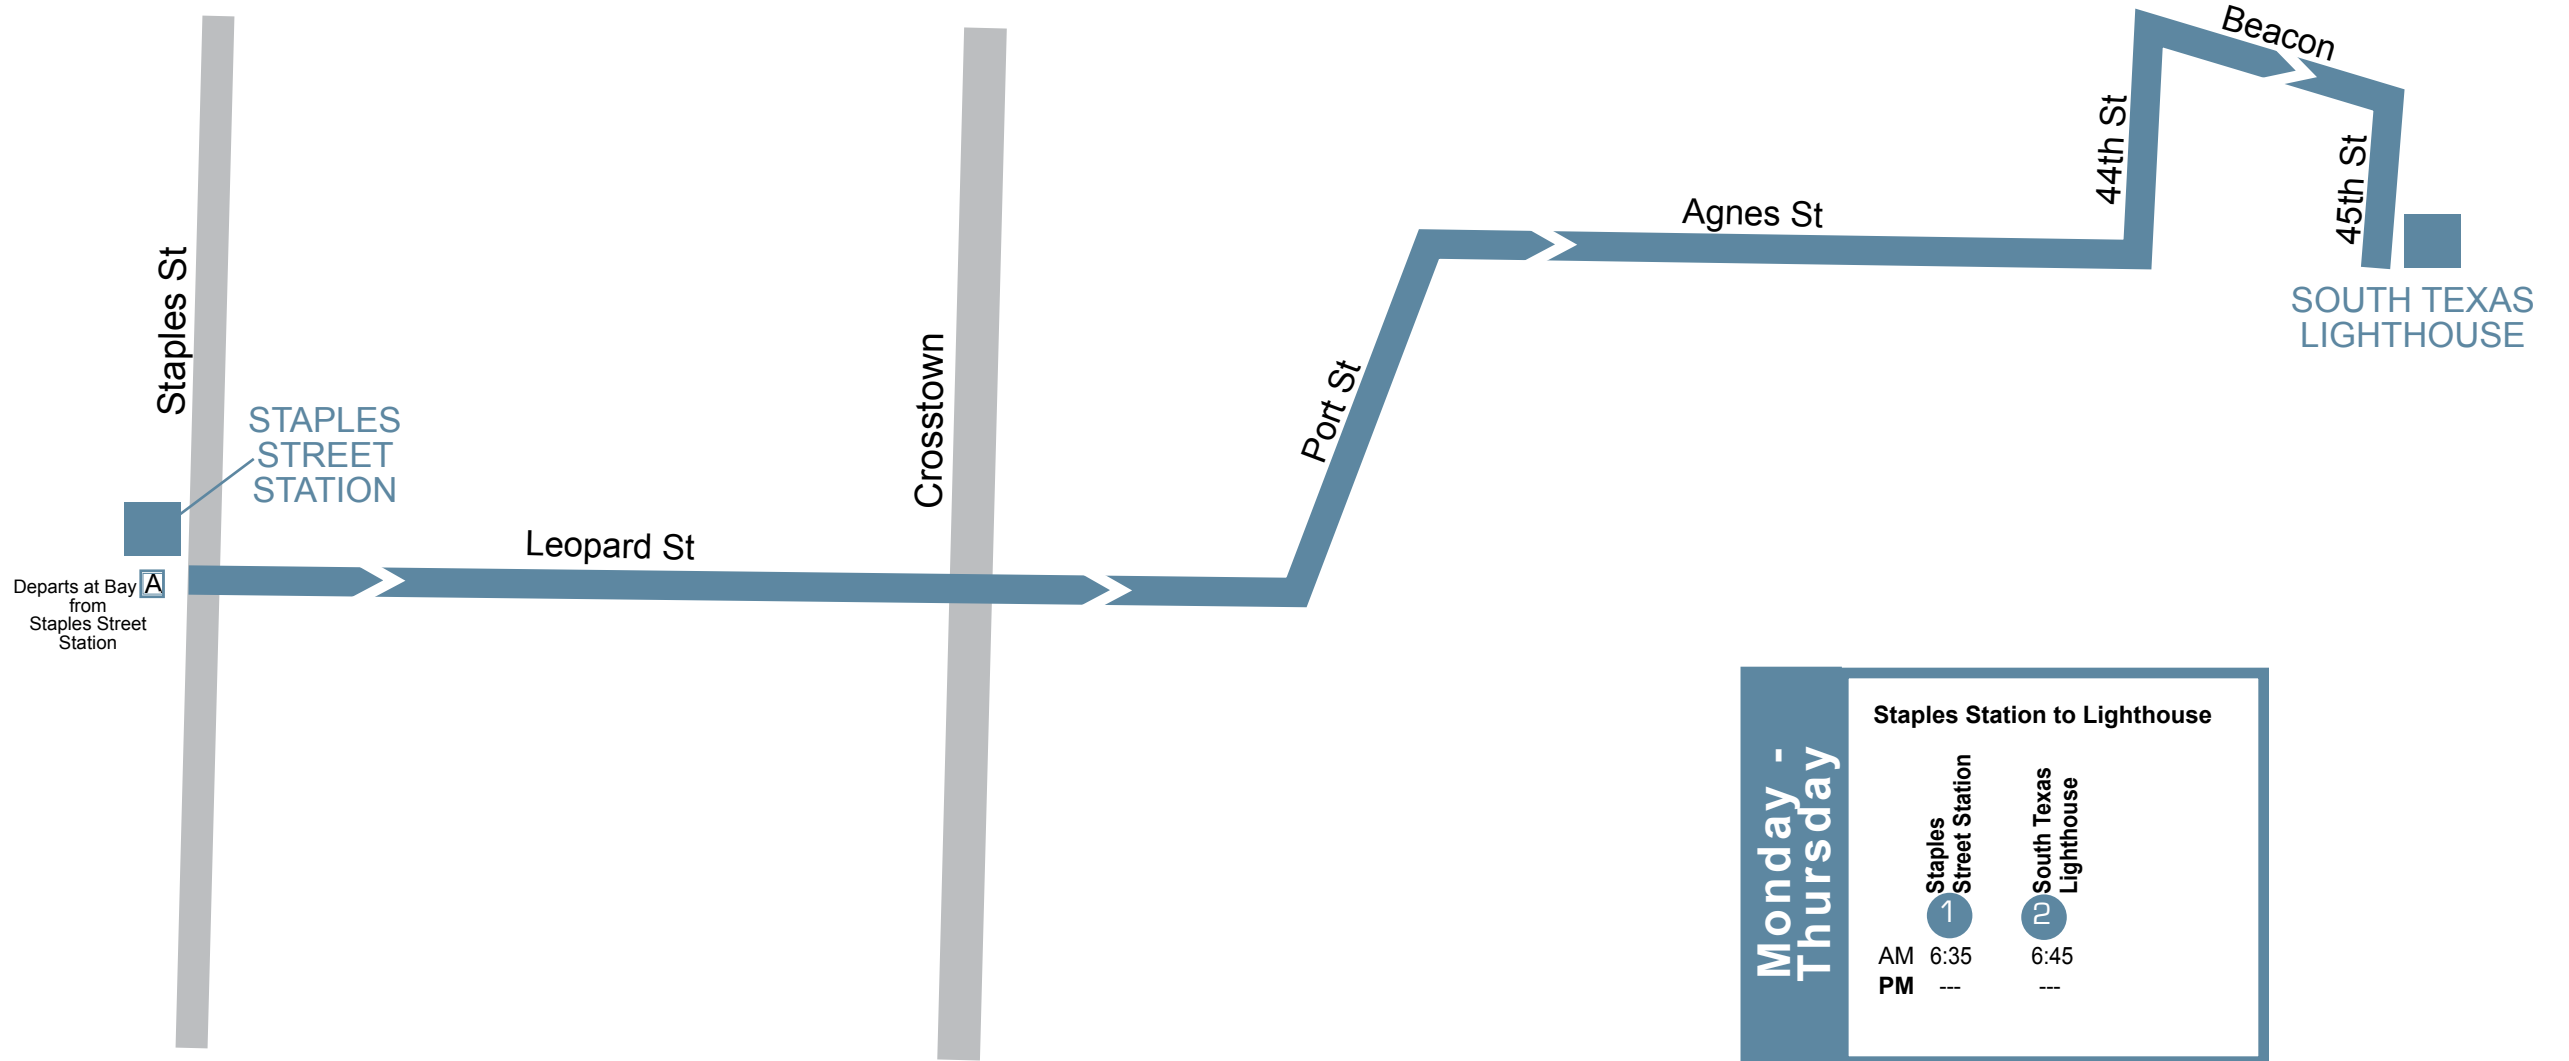

84 Lighthouse

Departs at Bay A from Staples Street Station

Monday - Thursday		Staples Station to Lighthouse	
	1 Staples Street Station		2 South Texas Lighthouse
AM	6:35		6:45
PM	--		--

♿ Lift Equipped/Accessible Each Trip.