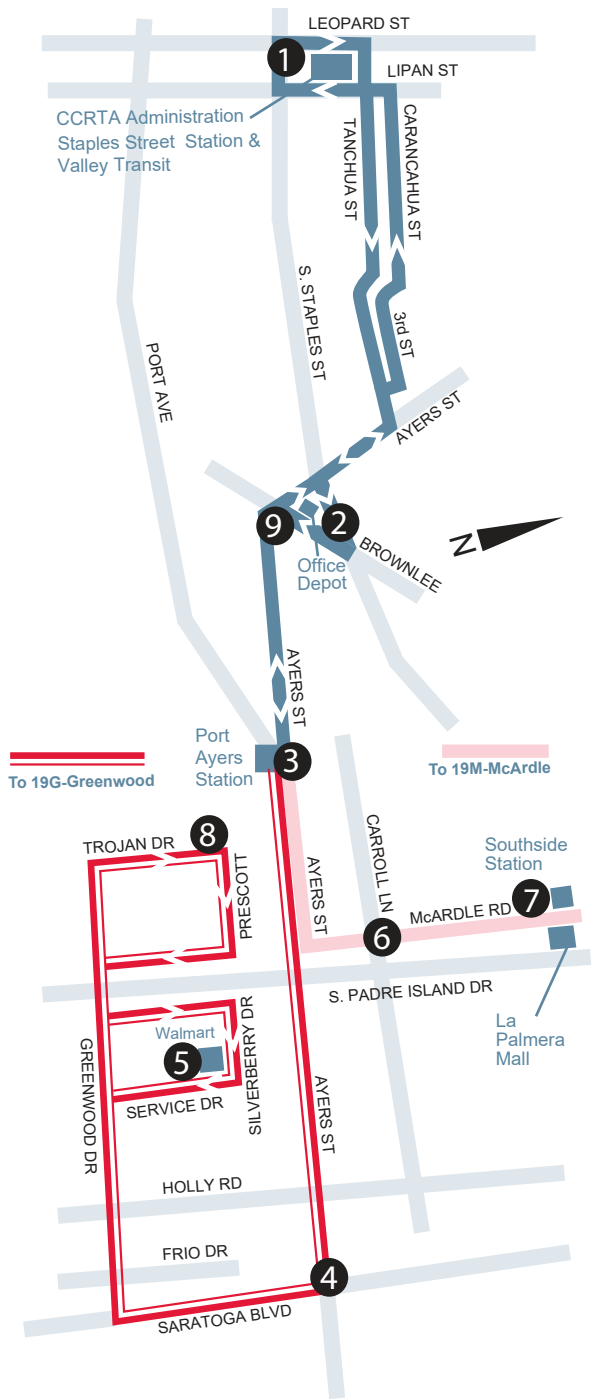

19 Ayers/Greenwood/McArdle

To: McArdle/Greenwood

To: Staples Street Station

	Staples Street Station -Departs- 1	S. Staples & Brownlee (Office Depot) 2	Port Ayers Station 3	Ayers & Saratoga 4	Walmart & Silverberry 5	McArdle & Carroll 6	Southside Transfer Station -Arrives- 7	Southside Transfer Station -Departs- 7	McArdle & Carroll 6	Walmart & Silverberry 5	Moody High School 8	Ayers & Saratoga 4	Port Ayers Station 3	Ayers & Brownlee 9	Staples Street Station -Arrives- 1	
A.M.	---	---	---	---	---	---	---	5:25	5:35	---	---	---	5:50	6:05	6:17	
	5:00	5:10	5:25	5:35	5:45	---	---	---	---	5:50	5:55	6:05	6:20	6:35	6:47	
	5:30	5:40	5:55	---	---	6:05	6:15	6:25	6:35	---	---	---	6:50	7:05	7:17	
	6:00	6:10	6:25	6:35	6:45	---	---	---	---	6:50	6:55	7:05	7:20	7:35	7:47	
	6:30	6:40	6:55	---	---	7:05	7:15	7:25	7:35	---	---	---	7:50	8:05	8:17	
	7:00	7:10	7:25	7:35	7:45	---	---	---	---	7:50	7:55	8:05	8:20	8:35	8:47	
	7:30	7:40	7:55	---	---	8:05	8:15	8:25	8:35	---	---	---	8:50	9:05	9:17	
	8:00	8:10	8:25	8:35	8:45	---	---	---	---	8:50	8:55	9:05	9:20	9:35	9:47	
	8:30	8:40	8:55	---	---	9:05	9:15	9:25	9:35	---	---	---	9:50	10:05	10:17	
	9:00	9:10	9:25	9:35	9:45	---	---	---	---	9:50	9:55	10:05	10:20	10:35	10:47	
	9:30	9:40	9:55	---	---	10:05	10:15	10:25	10:35	---	---	---	10:50	11:05	11:17	
	10:00	10:10	10:25	10:35	10:45	---	---	---	---	10:50	10:55	11:05	11:20	11:35	11:47	
	P.M.	10:30	10:40	10:55	---	---	11:05	11:15	11:25	11:35	---	---	---	11:50	12:05	12:17
		11:00	11:10	11:25	11:35	11:45	---	---	---	---	11:50	11:55	12:05	12:20	12:35	12:47
		11:30	11:40	11:55	---	---	12:05	12:15	12:25	12:35	---	---	---	12:50	1:05	1:17
		12:00	12:10	12:25	12:35	12:45	---	---	---	---	12:50	12:55	1:05	1:20	1:35	1:47
		12:30	12:40	12:55	---	---	1:05	1:15	1:25	1:35	---	---	---	1:50	2:05	2:17
		1:00	1:10	1:25	1:35	1:45	---	---	---	---	1:50	1:55	2:05	2:20	2:35	2:47
1:30		1:40	1:55	---	---	2:05	2:15	2:25	2:35	---	---	---	2:50	3:05	3:17	
2:00		2:10	2:25	2:35	2:45	---	---	---	---	2:50	2:55	3:05	3:20	3:35	3:47	
2:30		2:40	2:55	---	---	3:05	3:15	3:25	3:35	---	---	---	3:50	4:05	4:17	
3:00		3:10	3:25	3:35	3:45	---	---	---	---	3:50	3:55	4:05	4:20	4:35	4:47	
3:30		3:40	3:55	---	---	4:05	4:15	4:25	4:35	---	---	---	4:50	5:05	5:17	
4:00		4:10	4:25	4:35	4:45	---	---	---	---	4:50	4:55	5:05	5:20	5:35	5:47	
4:30		4:40	4:55	---	---	5:05	5:15	5:25	5:35	---	---	---	5:50	6:05	6:17	
5:00		5:10	5:25	5:35	5:45	---	---	---	---	5:50	5:55	6:05	6:20	6:35	6:47	
5:30		5:40	5:55	---	---	6:05	6:15	6:25	6:35	---	---	---	6:50	7:05	7:17	
6:00		6:10	6:25	6:35	6:45	---	---	---	---	6:50	6:55	7:05	7:20	7:35	7:47	
6:30		6:40	6:55	---	---	7:05	7:15	7:25	7:35	---	---	---	7:50	8:05	8:17	
7:00		7:10	7:25	7:35	7:45	---	---	---	---	7:50	7:55	8:05	8:20	8:35	8:47	
7:30	7:40	7:55	---	---	8:05	8:15	8:25	8:35	---	---	---	8:50	9:05	9:17		
8:00	8:10	8:25	8:35	8:45	---	---	---	---	8:50	8:55	9:05	9:20	9:35	9:47*		
8:30	8:40	8:55	---	---	9:05	9:15	9:25	9:35	---	---	---	9:50	10:05	10:17*		
9:00	9:10	9:25	9:35	9:45*	---	---	---	---	---	---	---	---	---	---		
9:30	9:40	9:55*	---	---	---	---	---	---	---	---	---	---	---	---		

WEEKDAYS

♿ Lift Equipped/Accessible Each Trip.

* - Out of service on arrival.

Route Key