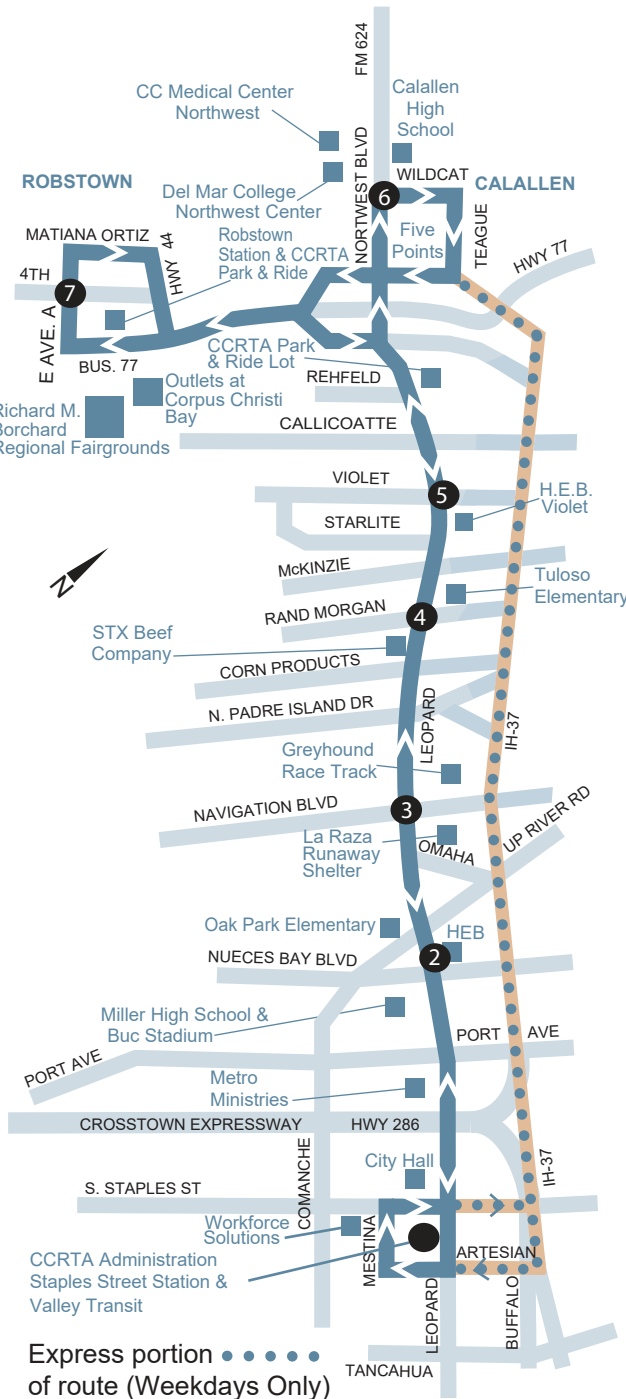

27 Leopard

WEEKDAYS

To: Robstown

To: Corpus Christi

	Staples Street Station -Departs-	Leopard & Nueces Bay	Leopard & Navigation	Leopard & Rand Morgan	Leopard & Violet	Northwest Blvd & Wildcat	Robstown Station -Arrives-	Robstown Station -Departs-	Northwest Blvd & Wildcat	Leopard & Violet	Leopard & Rand Morgan	Leopard & Navigation	Leopard & Nueces Bay	Staples Street Station -Arrives-
	1	2	3	4	5	6	7	7	6	5	4	3	2	1
A.M.	---	---	---	---	---	---	---	5:12	5:30	---	---	---	---	5:55
	---	---	---	---	---	---	---	5:32	5:45	5:54	6:07	6:15	6:20	6:20
	---	---	---	---	---	---	---	6:00	6:22	---	---	---	---	6:50
	---	---	---	---	---	---	---	6:40	6:54	7:06	7:15	7:34	7:41	7:50
	6:00	6:05	6:12	6:31	6:40	6:48	7:02	7:10	7:24	7:36	7:45	8:04	8:11	8:20
	6:30	6:35	6:42	7:01	7:10	7:18	7:32	7:40	7:54	8:06	8:15	8:34	8:41	8:50
	7:00	7:05	7:12	7:31	7:40	7:48	8:02	8:10	8:24	8:36	8:45	9:04	9:11	9:20
	7:30	7:35	7:42	8:01	8:10	8:18	8:32	8:40	8:54	9:06	9:15	9:34	9:41	9:50
	8:00	8:05	8:12	8:31	8:40	8:48	9:02	9:10	9:24	9:36	9:45	10:04	10:11	10:20
	8:30	8:35	8:42	9:01	9:10	9:18	9:32	9:40	9:54	10:06	10:15	10:34	10:41	10:50
	9:00	9:05	9:12	9:31	9:40	9:48	10:02	10:10	10:24	10:36	10:45	11:04	11:11	11:20
	9:30	9:35	9:42	10:01	10:10	10:18	10:32	10:40	10:54	11:06	11:15	11:34	11:41	11:50
	10:00	10:05	10:12	10:31	10:40	10:48	11:02	11:10	11:24	11:36	11:45	12:04	12:11	12:20
P.M.	10:30	10:35	10:42	11:01	11:10	11:18	11:32	11:40	11:54	12:06	12:15	12:34	12:41	12:50
	11:00	11:05	11:12	11:31	11:40	11:48	12:02	12:10	12:24	12:36	12:45	1:04	1:11	1:20
	11:30	11:35	11:42	12:01	12:10	12:18	12:32	12:40	12:54	1:06	1:15	1:34	1:41	1:50
	12:00	12:05	12:12	12:31	12:40	12:48	1:02	1:10	1:24	1:36	1:45	2:04	2:11	2:20
	12:30	12:35	12:42	1:01	1:10	1:18	1:32	1:40	1:54	2:06	2:15	2:34	2:41	2:50
	1:00	1:05	1:12	1:31	1:40	1:48	2:02	2:10	2:24	2:36	2:45	3:04	3:11	3:20
	1:30	1:35	1:42	2:01	2:10	2:18	2:32	2:40	2:54	3:06	3:15	3:34	3:41	3:50
	2:00	2:05	2:12	2:31	2:40	2:48	3:02	3:10	3:24	3:36	3:45	4:04	4:11	4:20
	2:30	2:35	2:42	3:01	3:10	3:18	3:32	3:40	3:54	4:06	4:15	4:34	4:41	4:50
	3:00	3:05	3:12	3:31	3:40	3:48	4:02	4:10	4:24	4:36	4:45	5:04	5:11	5:20
	3:30	3:35	3:42	4:01	4:10	4:18	4:32	4:40	4:54	5:06	5:15	5:34	5:41	5:50
	4:00	4:05	4:12	4:31	4:40	4:48*	---	---	---	---	---	---	---	---
	4:30	4:35	4:42	5:01	5:10	5:18	5:32	5:40	5:54	6:06	6:15	6:34	6:41	6:50*
	4:33	---	---	---	---	4:51	5:05	5:10	5:24	5:36	5:45	6:04	6:11	6:20
	5:00	5:05	5:12	5:31	5:40	5:48*	---	---	---	---	---	---	---	---
	5:30	5:35	5:42	6:01	6:10	6:18	6:32	6:40	6:54	7:06	7:15	7:34	7:41	7:50*
	5:33	---	---	---	---	5:51	6:05	6:10	6:24	6:36	6:45	7:04	7:11	7:20
	6:00	6:05	6:12	6:31	6:40	6:48	7:02	7:10	7:23	7:33	7:45	7:58	8:05	8:10
	6:45	6:50	6:57	7:16	7:25	7:33	7:47	7:55	8:08	8:18	8:30	8:43	8:50	8:55
	7:30	7:35	7:42	8:01	8:10	8:18	8:32	8:40	8:53	9:03	9:15	9:28	9:35	9:40*
	8:15	8:20	8:27	8:46	8:55	9:03	9:17*	---	---	---	---	---	---	---
	9:00	9:05	9:12	9:31	9:40	9:48	10:02*	---	---	---	---	---	---	---

♿ Lift Equipped/Accessible Each Trip.

* - Out of service on arrival.

Express trip fares are $1.25

ROUTEMAP