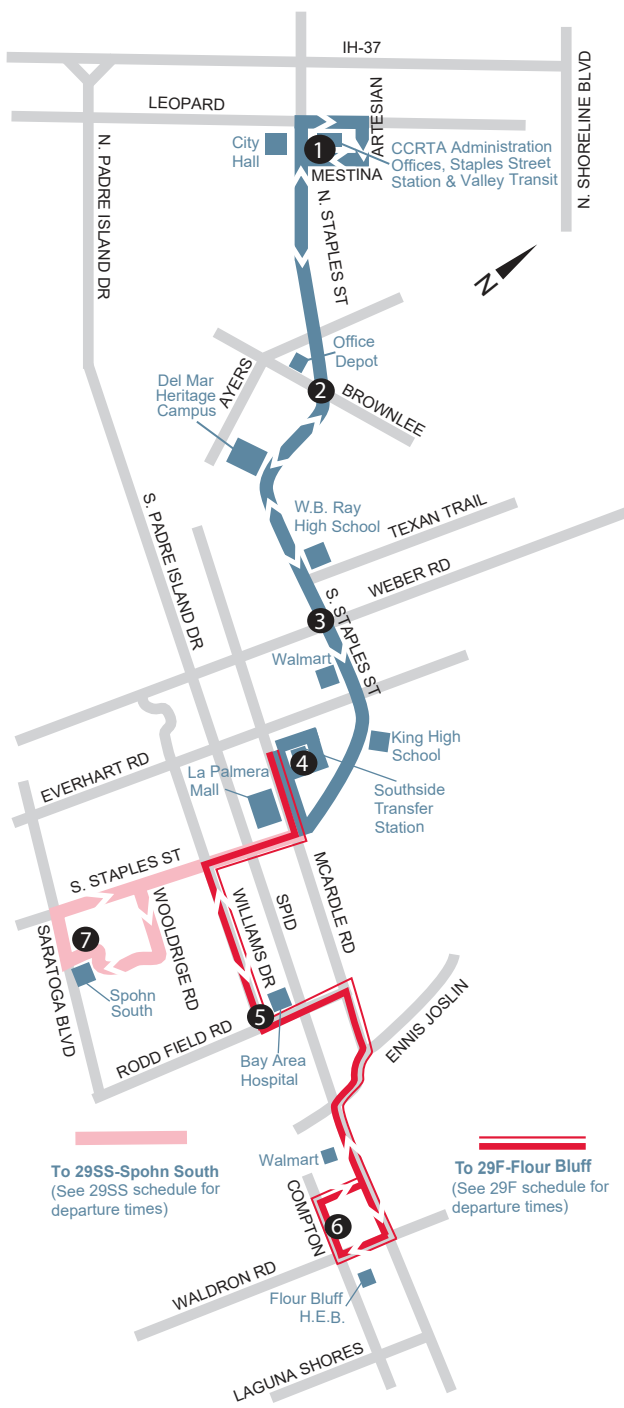

29 Staples/Spohn South Flour Bluff

To 29SS-Spohn South (See 29SS schedule for departure times)
To 29F-Flour Bluff (See 29F schedule for departure times)

To: Flour Bluff/Spohn South

To: Staples Street Station