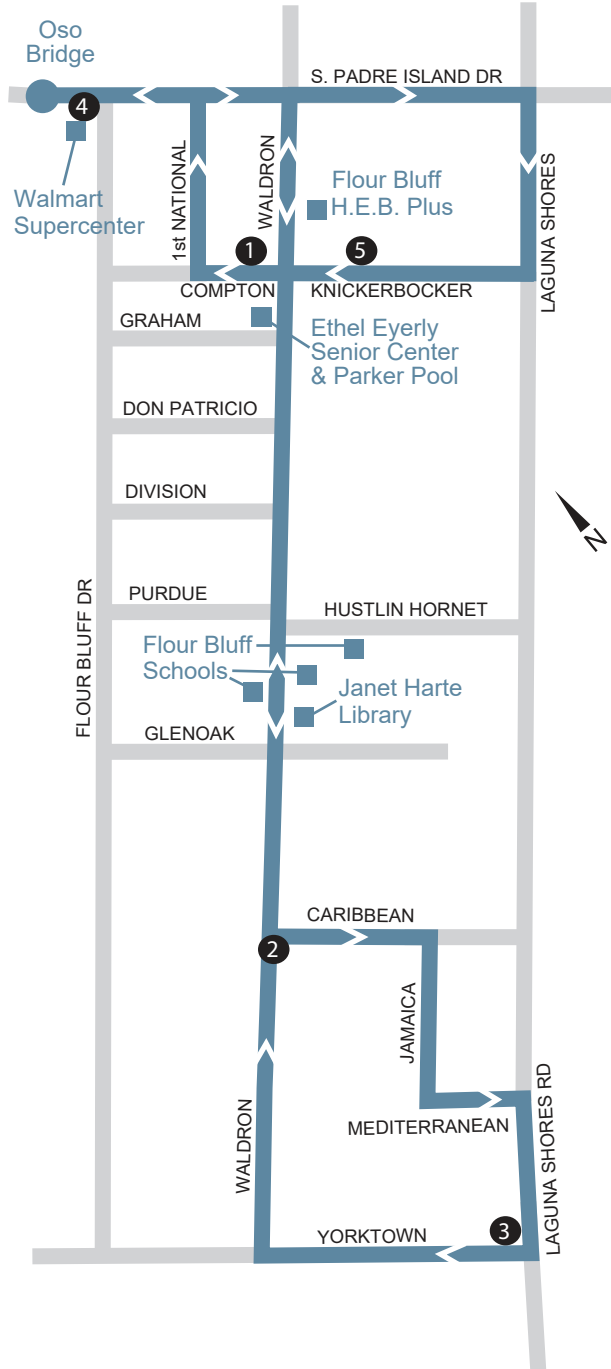

ROUTEMAP

4

Flour Bluff

CORPUS CHRISTI REGIONAL TRANSPORTATION AUTHORITY

POINTS OF INTEREST:

- Flour Bluff H.E.B. Plus
- Flour Bluff Schools
- Flour Bluff Library
- Flour Bluff Walmart
- Ethel Eyerly Senior Center

# 4 Flour Bluff

## WEEKDAYS

To: Yorktown Blvd

To: Flour Bluff Walmart/H.E.B. Plus

	Compton & Waldron -Departs- 1	Waldron & Caribbean 2	Laguna Shores & Yorktown 3	Waldron & Caribbean 2	Flour Bluff Walmart 4	Flour Bluff H.E.B. 5	Compton & Waldron -Arrives- 1
A.M.	5:05	5:15	5:21	5:26	5:44	5:55	6:00
	6:05	6:15	6:21	6:26	6:44	6:55	7:00
	6:35	6:45	6:51	6:56	7:14	7:25	7:30
	7:05	7:15	7:21	7:26	7:44	7:55	8:00
	7:35	7:45	7:51	7:56	8:14	8:25	8:30
	8:05	8:15	8:21	8:26	8:44	8:55	9:00
	8:35	8:45	8:51	8:56	9:14	9:25	9:30*
	9:05	9:15	9:21	9:26	9:44	9:55	10:00
	10:05	10:15	10:21	10:26	10:44	10:55	11:00
P.M.	11:05	11:15	11:21	11:26	11:44	11:55	12:00
	12:10	12:20	12:26	12:31	12:49	1:00	1:05
	1:10	1:20	1:26	1:31	1:49	2:00	2:05
	2:10	2:20	2:26	2:31	2:49	3:00	3:05
	3:10	3:20	3:26	3:31	3:49	4:00	4:05
	3:40	3:50	3:56	4:01	4:19	4:30	4:35
	4:10	4:20	4:26	4:31	4:49	5:00	5:05
	4:40	4:50	4:56	5:01	5:19	5:30	5:35
	5:10	5:20	5:26	5:31	5:49	6:00	6:05
	5:40	5:50	5:56	6:01	6:19	6:30	6:35
	6:10	6:20	6:26	6:31	6:49	7:00	7:05
	6:40	6:50	6:56	7:01	7:19	7:30	7:35*
	7:10	7:20	7:26	7:31	7:49	8:00	8:05
	8:10	8:20	8:26	8:31	8:49	9:00	9:05
	9:10	9:20	9:26	9:31	9:49	10:00	10:05*