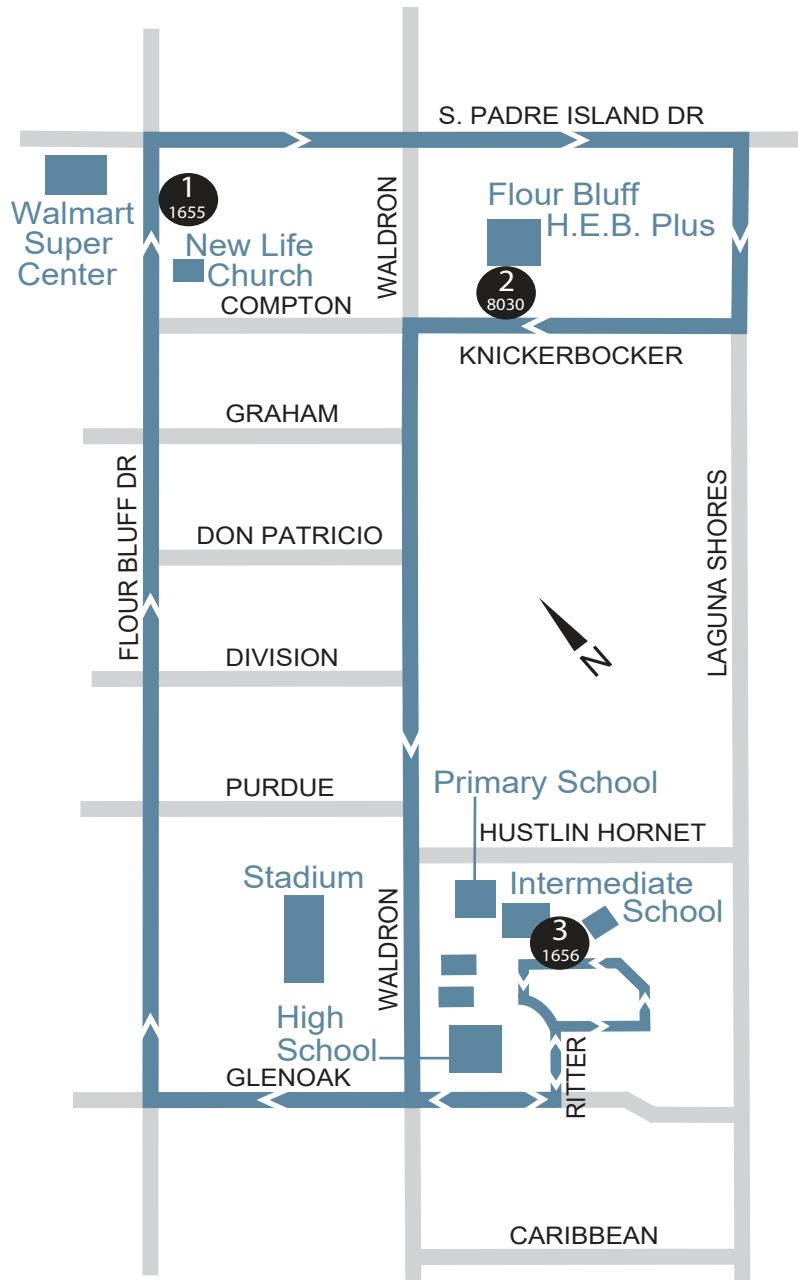

4E Flour Bluff Express Pilot

IMPORTANT INFORMATION AT A GLANCE

FARES

(Exact Fare Required)

Adult Single Fare.....	75¢
Reduced Fare.....	25¢
Students (Pre-K through 12th grade) ride free with student I.D.	

The CCRTA operates a reduced level of service (sometimes no service) on certain holidays. Please call the CCRTA RideLine or watch for postings on buses for more information.

WEEKDAYS

	To: Flour Bluff ISD		From: Flour Bluff ISD	
	Flour Bluff Drive -Departs-	Flour Bluff H.E.B. Plus	Flour Bluff ISD -Arrives-	Flour Bluff Drive -Departs-
	1	2	3	1
P.M.	---	---	3:15	3:30
	---	---	4:15	4:30
				3:38
				4:38*

♿ Lift Equipped/Accessible Each Trip

*- Out of Service on arrival.

WEEKDAY HALF DAYS

	To: Flour Bluff ISD		From: Flour Bluff ISD	
	Flour Bluff Drive -Departs-	Flour Bluff H.E.B. Plus	Flour Bluff ISD -Arrives-	Flour Bluff Drive -Departs-
	1	2	3	1
P.M.	---	---	11:45	12:00
	---	---	12:45	1:00
				12:08
				1:08*

♿ Lift Equipped/Accessible Each Trip

*- Out of Service on arrival.

ROU**T**EMAP

4E

Flour Bluff Express Pilot

POINTS OF INTEREST:

- Flour Bluff Walmart
- Flour Bluff H.E.B. Plus
- Flour Bluff Schools

Effective: January 8, 2025