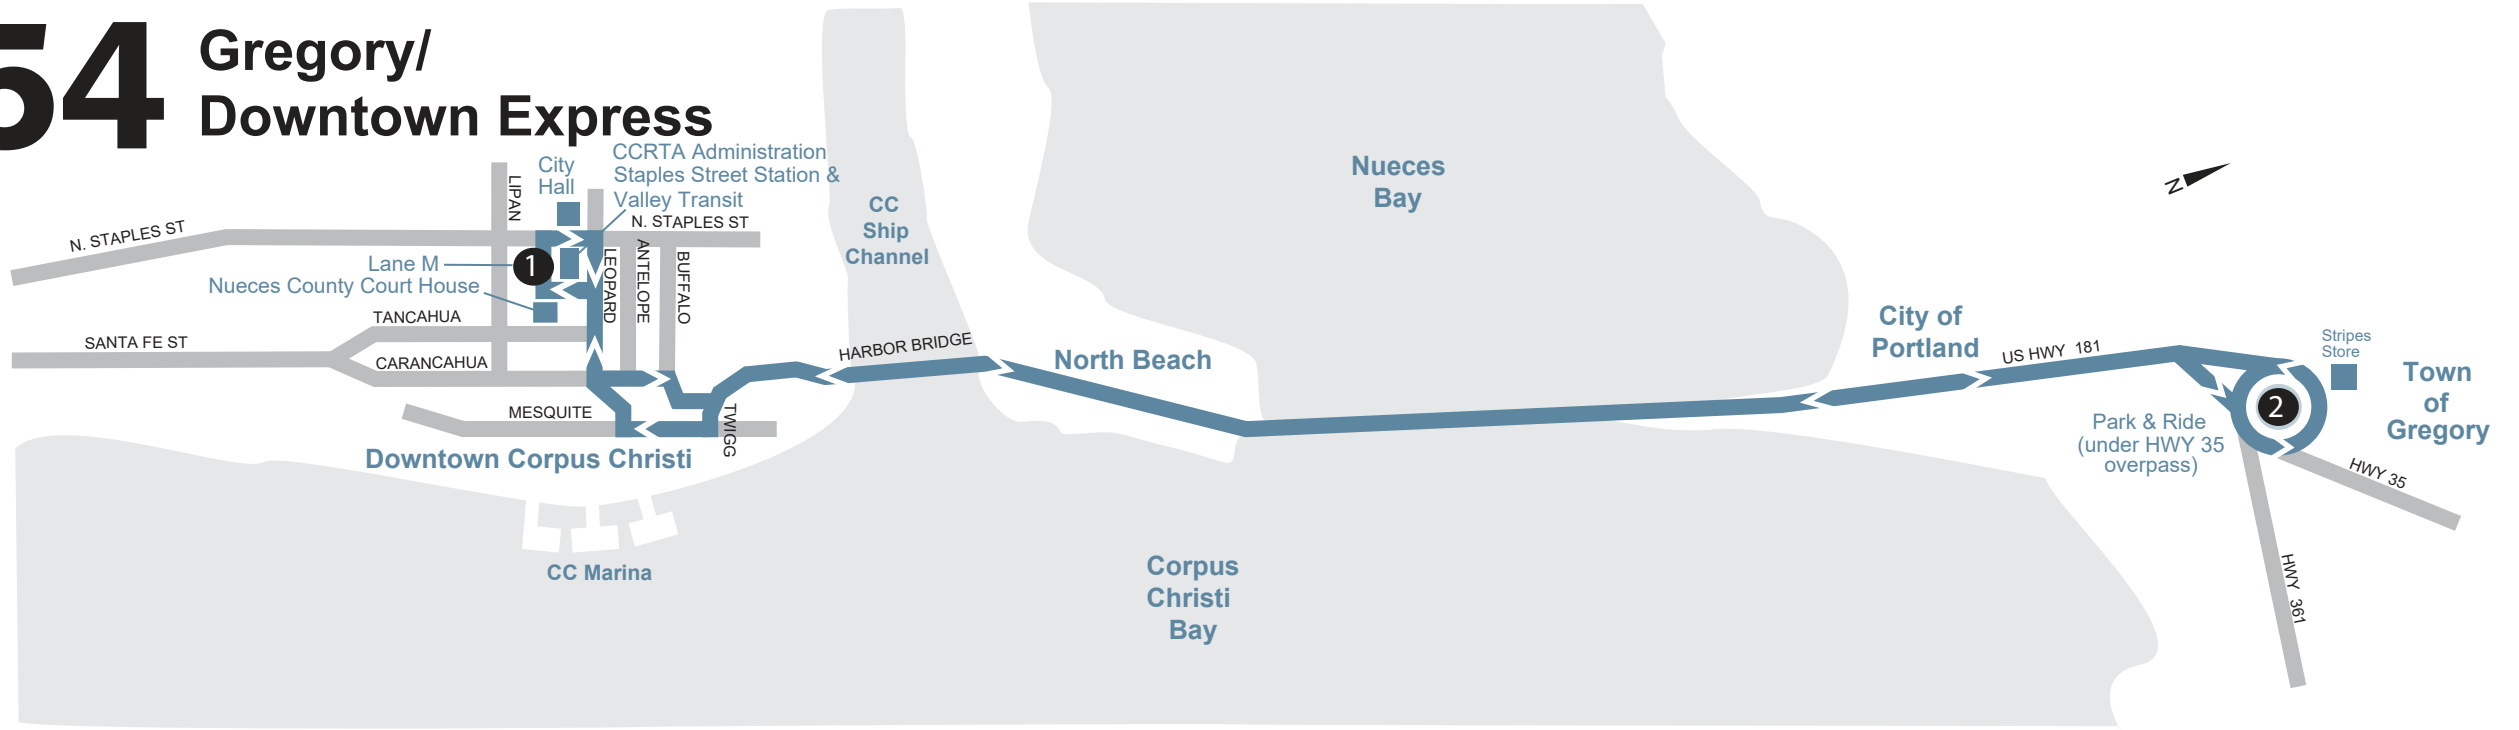

54 Gregory/ Downtown Express

Express Service Monday-Friday

- Limited Service
- Limited Stops

	To: Gregory			To: Staples Street Station Lane M		
	Staples Street Station Lane M -Departs-	Nueces County Court House Stop	Gregory Park & Ride -Arrives-	Gregory Park & Ride -Departs-	Staples Street Station Lane M -Arrives-	Nueces County Court House Stop
A.M.	7:00	----	7:20	7:25	7:45	----
	7:50	----	8:10	8:15	8:35*	----
P.M.	5:15	----	5:35	5:40	6:00	----
	6:05	----	6:25	6:30	6:50*	----

Lift Equipped/Accessible Each Trip.
 * - Out of service on arrival.

Route Serves Stop 1509 at the Nueces County Court House

WEEKDAYS