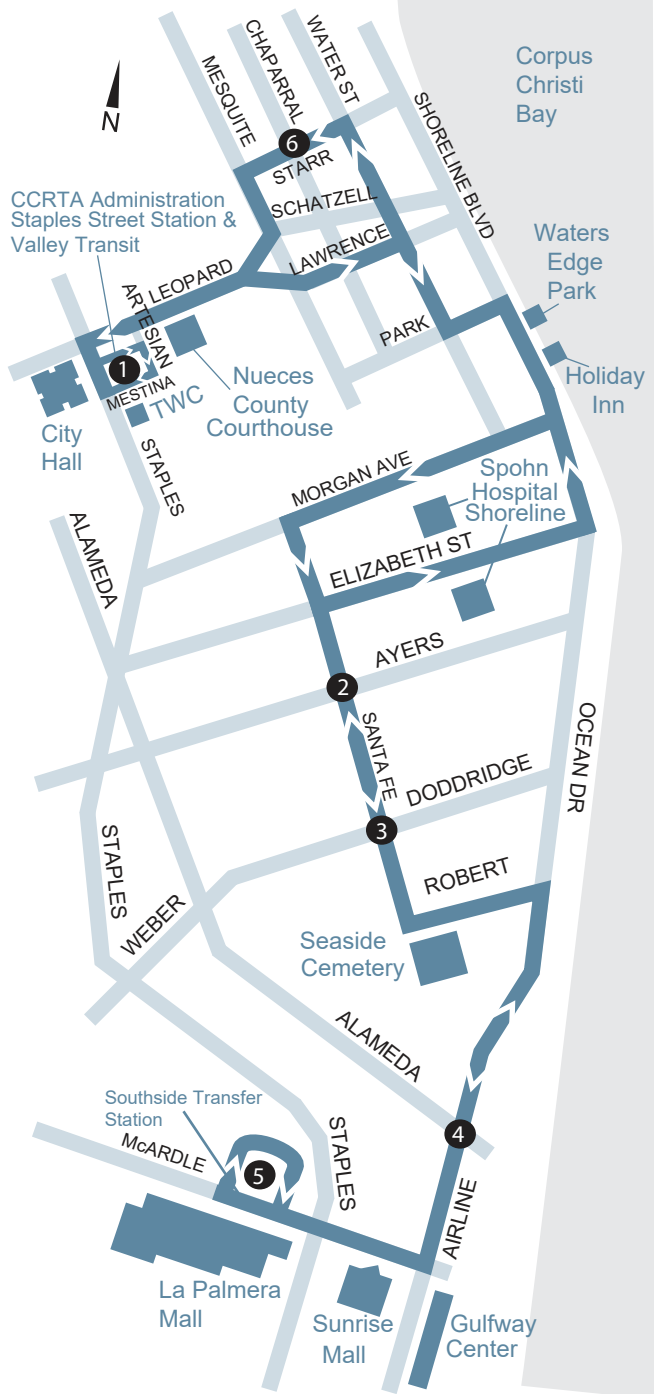

# 6 Santa Fe/ Malls

## MONDAY - SUNDAY

To: Southside Transfer Station

To: Staples Street Station

	Staples Street Station -Departs-	Santa Fe & Ayers	Santa Fe & Doddridge	Airline & Alameda	Southside Transfer Station -Arrives-	Southside Transfer Station -Departs-	Airline & Alameda	Santa Fe & Doddridge	Santa Fe & Ayers	Starr & Chaparral	Staples Street Station -Arrives-
	1	2	3	4	5	5	4	3	2	6	1
<b>A.M.</b>	---	---	---	---	---	6:15	6:22	6:30	6:38	6:48	6:53>
	6:30	6:40	6:50	7:00	7:08	7:15	7:22	7:30	7:38	7:48	7:53>
	7:30	7:40	7:50	8:00	8:08	8:15	8:22	8:30	8:38	8:48	8:53>
	8:30	8:40	8:50	9:00	9:08	9:15	9:22	9:30	9:38	9:48	9:53>
	9:30	9:40	9:50	10:00	10:08	10:15	10:22	10:30	10:38	10:48	10:53>
	10:30	10:40	10:50	11:00	11:08	11:15	11:22	11:30	11:38	11:48	11:53>
<b>P.M.</b>	11:30	11:40	11:50	12:00	12:08	12:15	12:22	12:30	12:38	12:48	12:53>
	12:30	12:40	12:50	1:00	1:08	1:15	1:22	1:30	1:38	1:48	1:53>
	1:30	1:40	1:50	2:00	2:08	2:15	2:22	2:30	2:38	2:48	2:53>
	2:30	2:40	2:50	3:00	3:08	3:15	3:22	3:30	3:38	3:48	3:53>
	3:30	3:40	3:50	4:00	4:08	4:15	4:22	4:30	4:38	4:48	4:53>
	4:30	4:40	4:50	5:00	5:08	5:15	5:22	5:30	5:38	5:48	5:53>
	5:30	5:40	5:50	6:00	6:08	6:15	6:22	6:30	6:38	6:48	6:53>
	6:30	6:40	6:50	7:00	7:08	7:15	7:22	7:30	7:38	7:48	7:53*
	7:30	7:40	7:50	8:00	8:08*	---	---	---	---	---	---

♿ Lift Equipped/Accessible Each Trip.

\* - Out of service on arrival.

> - To Route 78 North Beach

This portion of the schedule denotes Sunday times of operation.

ROUTEMAP

### POINTS OF INTEREST:

- Valley Transit
- Corpus Christi City Hall
- Christus Spohn Shoreline
- Corpus Christi Central Library
- La Palmera Mall
- Sunrise Mall

Effective: July 15, 2024

FARE  
75¢