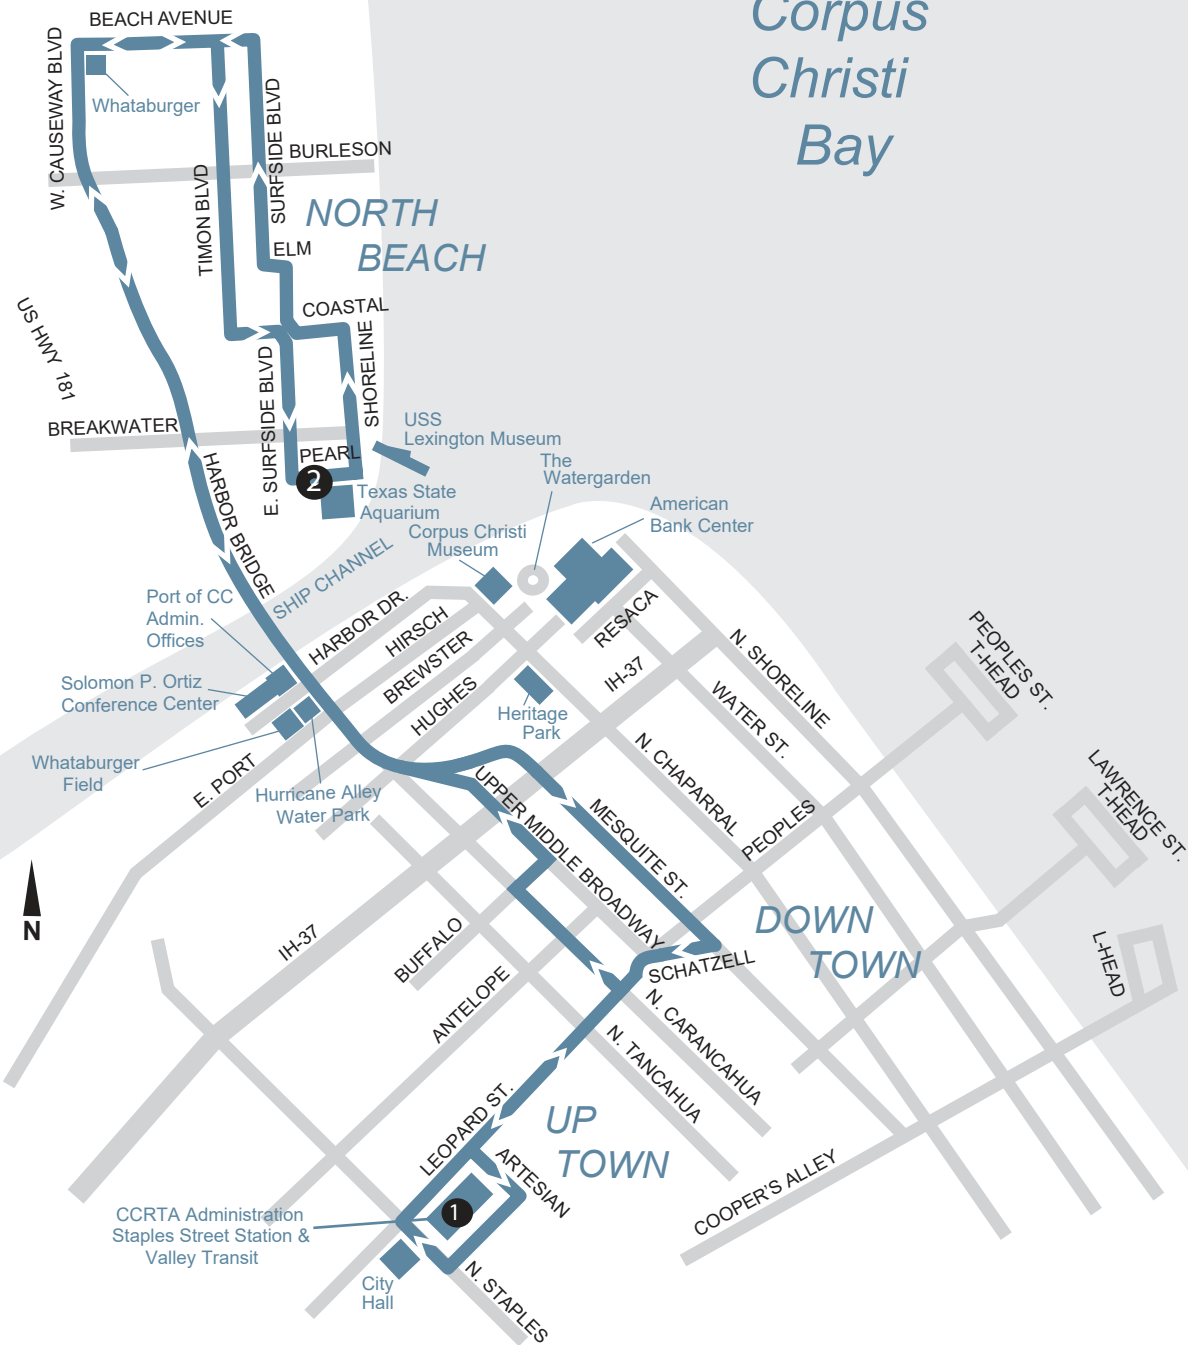

78 North Beach Shuttle

Corpus Christi Bay

MONDAY - SUNDAY

To: Texas State Aquarium To: Staples Street Station

	Staples Street Station -Departs-	Texas State Aquarium	Staples Street Station -Arrives-
A.M.	6:00	6:15	6:27>
	7:00	7:15	7:27>
	8:00	8:15	8:27>
	9:00	9:15	9:27>
	10:00	10:15	10:27>
	11:00	11:15	11:27>
P.M.	12:00	12:15	12:27>
	1:00	1:15	1:27>
	2:00	2:15	2:27>
	3:00	3:15	3:27>
	4:00	4:15	4:27>
	5:00	5:15	5:27>
	6:00	6:15	6:27>
	7:00	7:15	7:27>

♿ Lift Equipped/Accessible Each Trip.

* - Out of service on arrival.

> - To Route 6 Santa Fe/Malls

This portion of the schedule denotes Sunday times of operation.

ROU**T**EMAP

78

North Beach Shuttle

CORPUS CHRISTI REGIONAL TRANSPORTATION AUTHORITY

POINTS OF INTEREST:

- CCRTA Admin. Offices
- North Beach
- Texas State Aquarium
- USS Lexington Museum

Effective: January 20, 2025

FARE
75¢