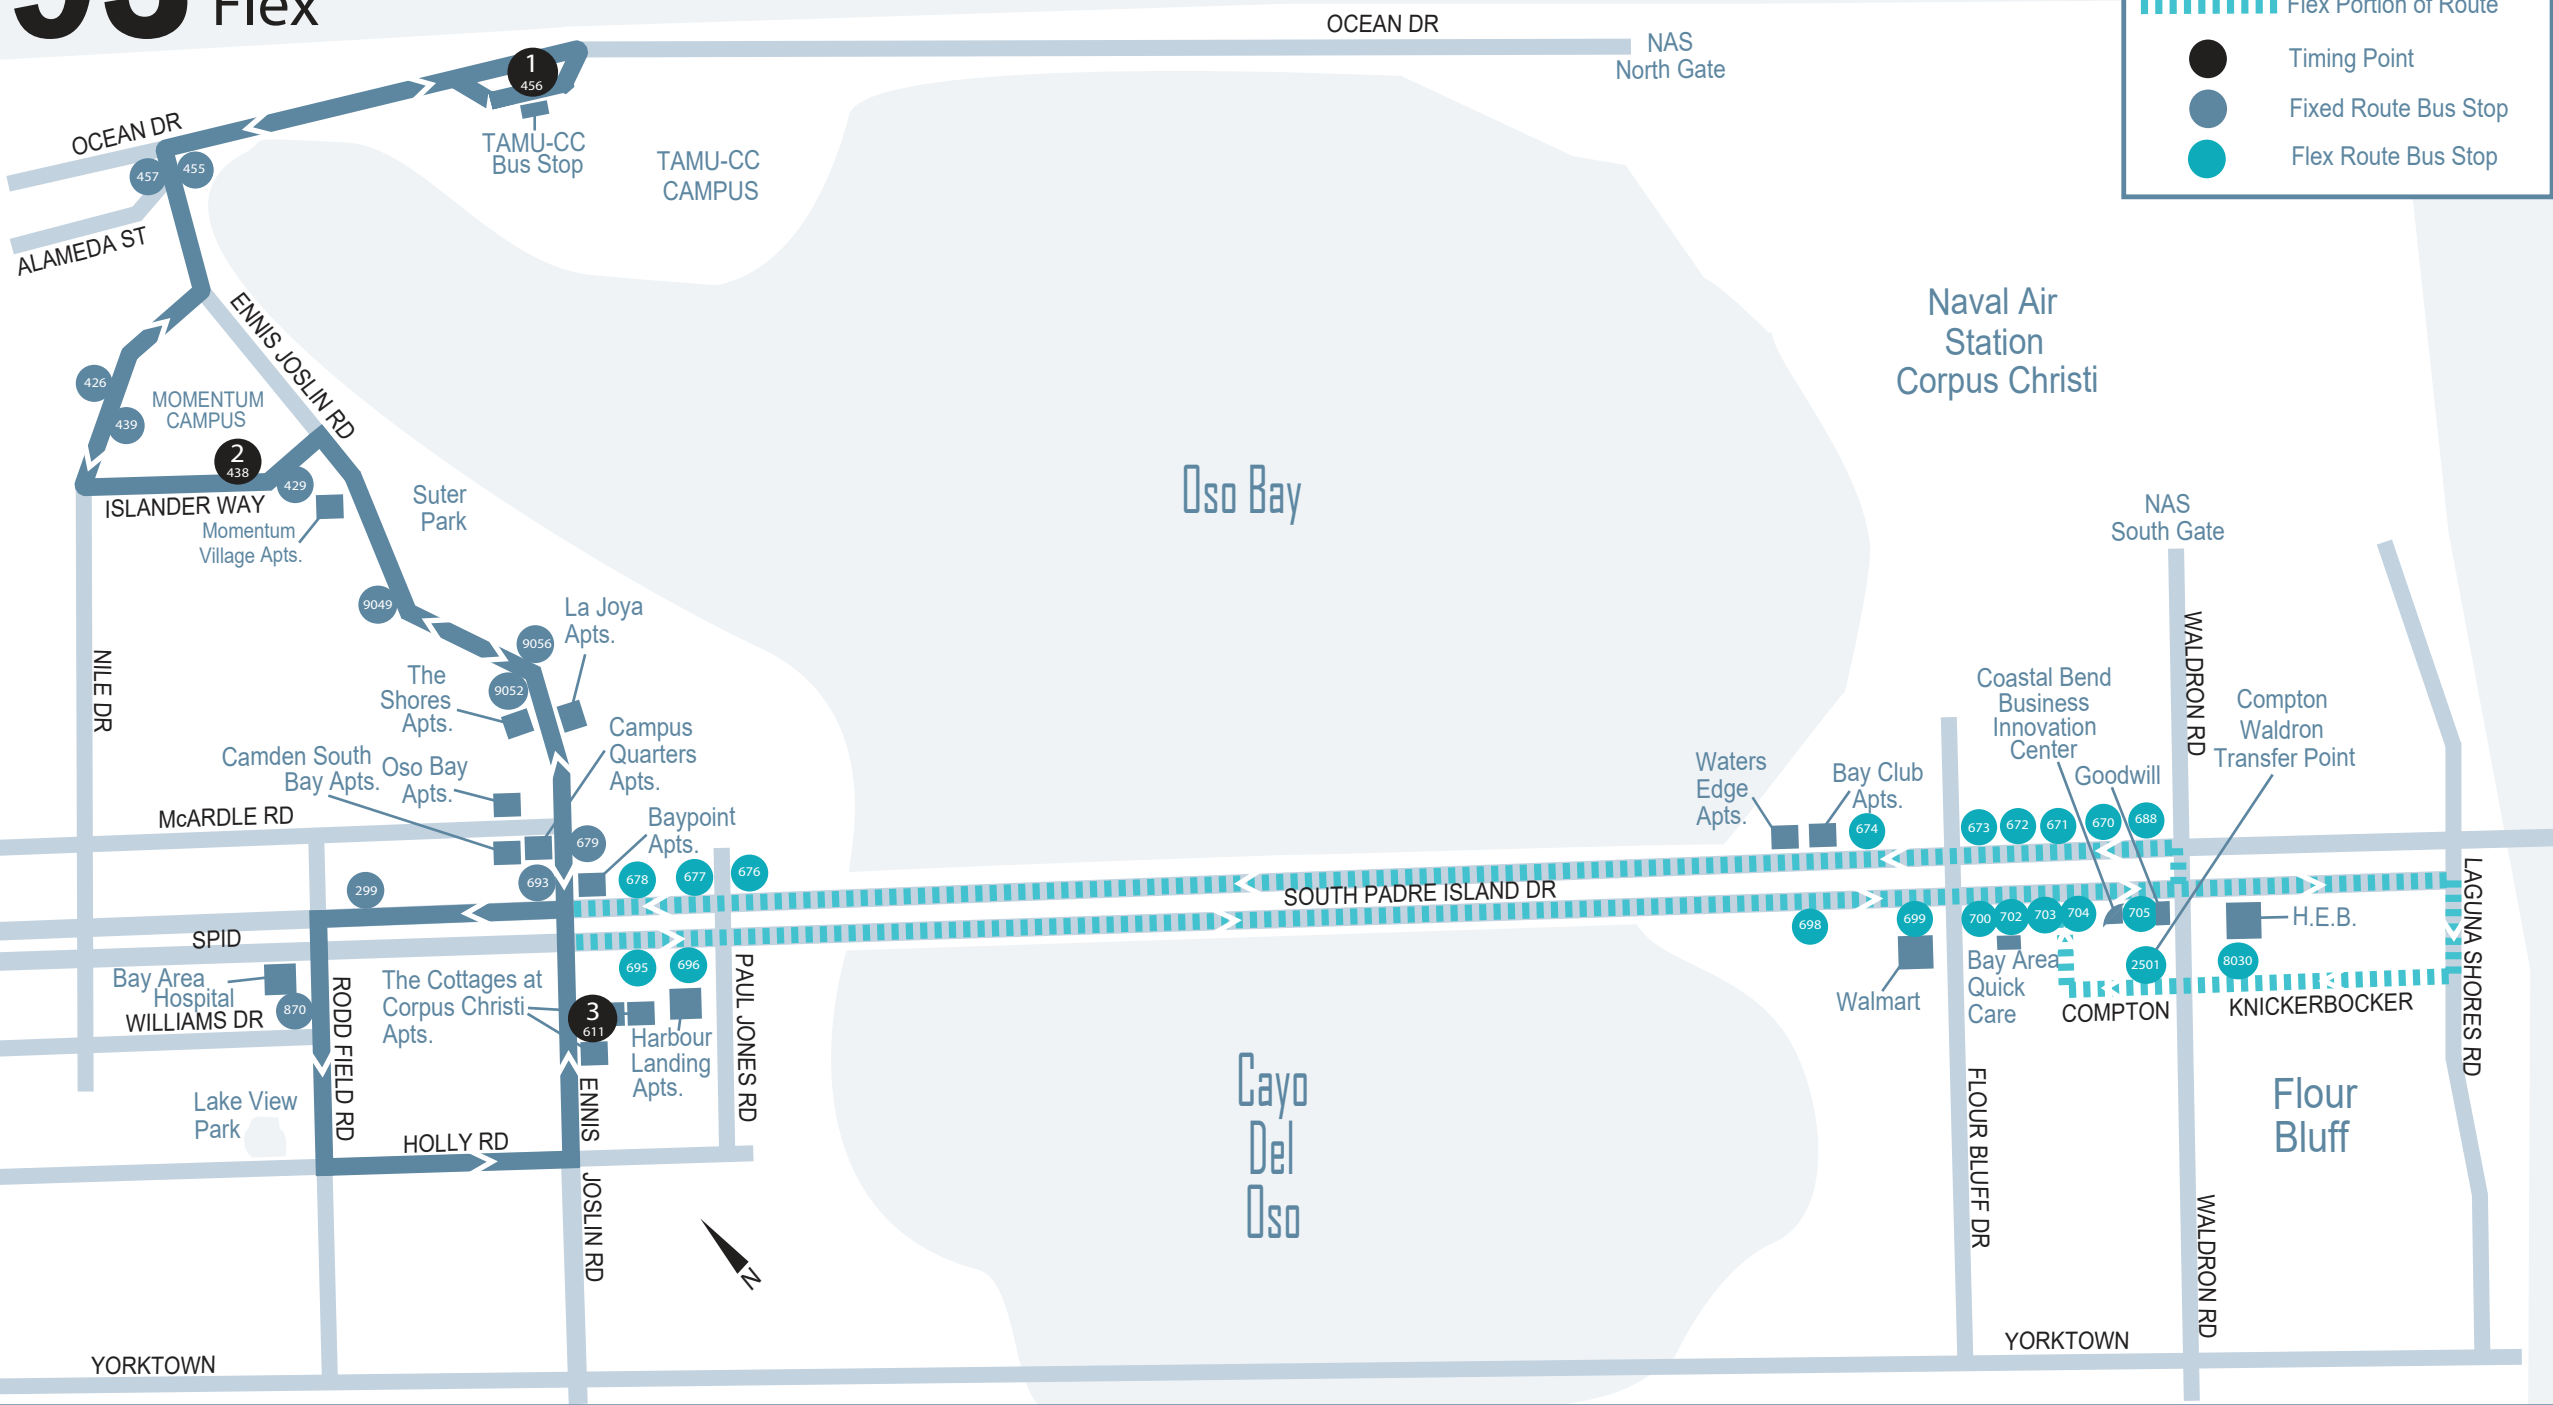

ROUTEMAP

93

Flex

CORPUS CHRISTI REGIONAL TRANSPORTATION AUTHORITY

POINTS OF INTEREST:

- TAMU-CC Main Campus
- Momentum Campus
- Compton/Waldron Transfer-Point
- Flour Bluff H.E.B. Plus
- Bay Area Quick Care
- Flex-On Demand Locations

Effective January 20, 2025

93 Flex

Corpus Christi Bay

LEGEND

- Fixed Portion of Route
- Flex Portion of Route
- Timing Point
- Fixed Route Bus Stop
- Flex Route Bus Stop

OCEAN DR

NAS North Gate

1
456
TAMU-CC Bus Stop

Suter Park

La Joya Apts.

The Shores Apts.

Campus Quarters Apts.

Camden South Bay Apts.

Oso Bay Apts.

Baypoint Apts.

Waters Edge Apts.

ENNIS JOSLIN RD

PAUL JONES RD

Cayo Del Oso

FLOUR BLUFF DR

WALDRON RD

Flour Bluff

LAGUNA SHORES RD

YORKTOWN