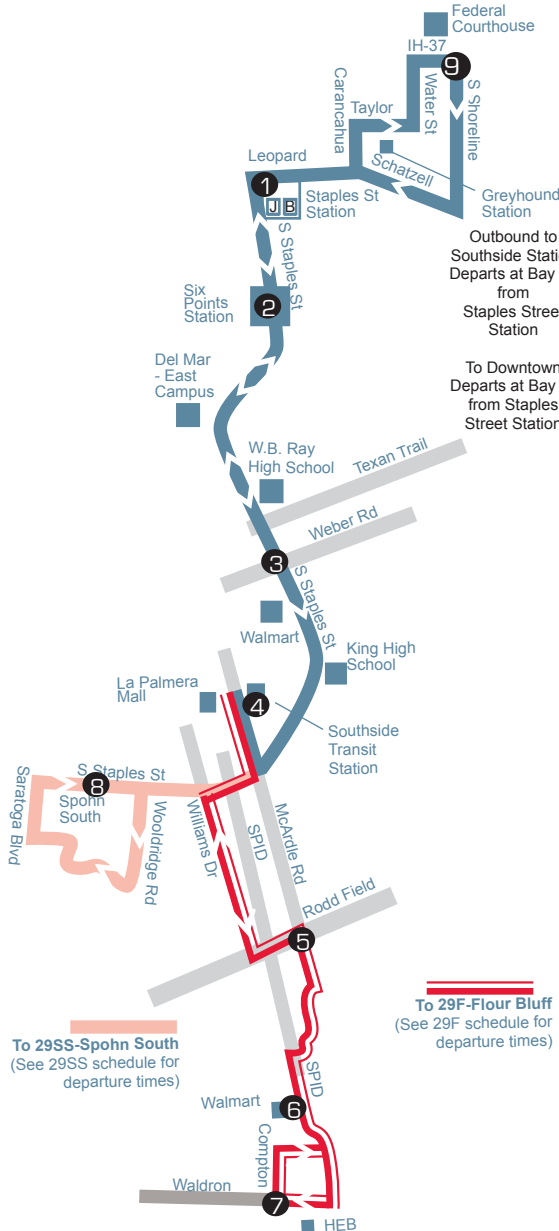

29 Staples

To: Flour Bluff/Spohn South

To: Staples Station

WEEKDAYS