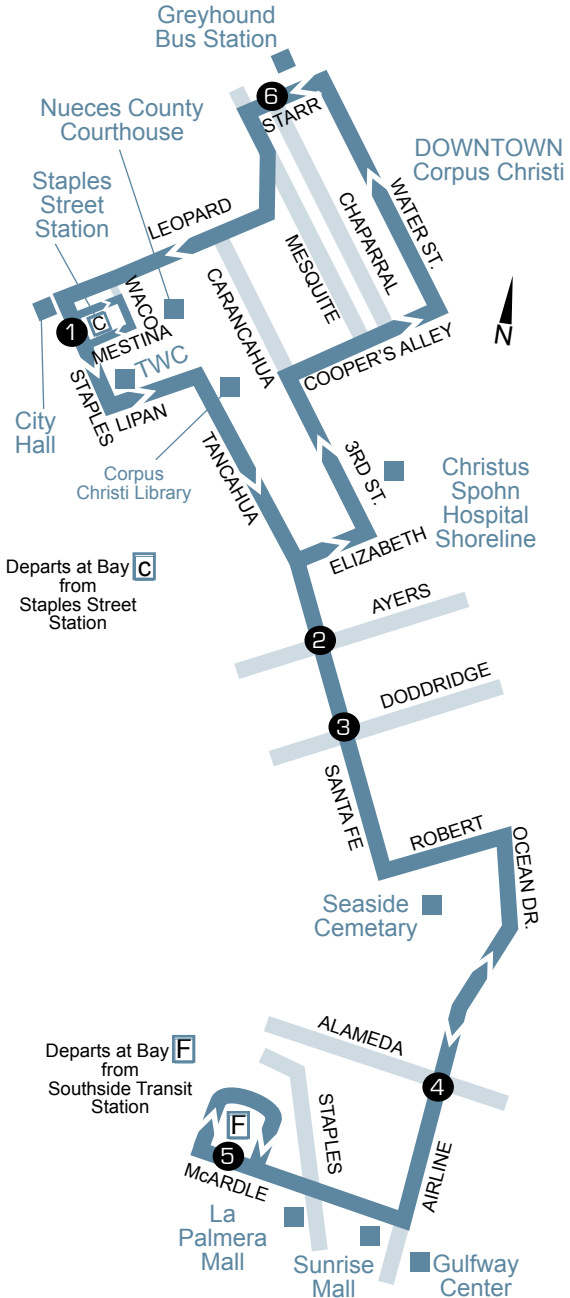

# 6 Santa Fe / Malls

## MONDAY - SATURDAY

To: Southside Station

To: Staples Street Station

	Staples Street Station -Departs-	Santa Fe & Ayers	Santa Fe & Doddridge	Airline & Alameda	Southside Transit Station	Airline & Alameda	Santa Fe & Doddridge	Santa Fe & Ayers	Starr & Chaparral	Staples Street Station -Arrives-
	1	2	3	4	5	4	3	2	6	1
<b>A.M.</b>	---	---	---	---	6:05	6:12	6:20	6:28	6:38	6:45>
	6:30	6:37	6:45	6:53	7:05	7:12	7:20	7:28	7:38	7:45>
	7:30	7:37	7:45	7:53	8:05	8:12	8:20	8:28	8:38	8:45>
	8:30	8:37	8:45	8:53	9:05	9:12	9:20	9:28	9:38	9:45>
	9:30	9:37	9:45	9:53	10:05	10:12	10:20	10:28	10:38	10:45>
	10:30	10:37	10:45	10:53	11:05	11:12	11:20	11:28	11:38	11:45>
<b>P.M.</b>	11:30	11:37	11:45	11:53	12:05	12:12	12:20	12:28	12:38	12:45>
	12:30	12:37	12:45	12:53	1:05	1:12	1:20	1:28	1:38	1:45>
	1:30	1:37	1:45	1:53	2:05	2:12	2:20	2:28	2:38	2:45>
	2:30	2:37	2:45	2:53	3:05	3:12	3:20	3:28	3:38	3:45>
	3:30	3:37	3:45	3:53	4:05	4:12	4:20	4:28	4:38	4:45>
	4:30	4:37	4:45	4:53	5:05	5:12	5:20	5:28	5:38	5:45>
	5:30	5:37	5:45	5:53	6:05	6:12	6:20	6:28	6:38	6:45>
	6:30	6:37	6:45	6:53	7:05	7:12	7:20	7:28	7:38	7:45>

> - To Route 78 North Beach

♿ Lift Equipped/Accessible Each Trip.