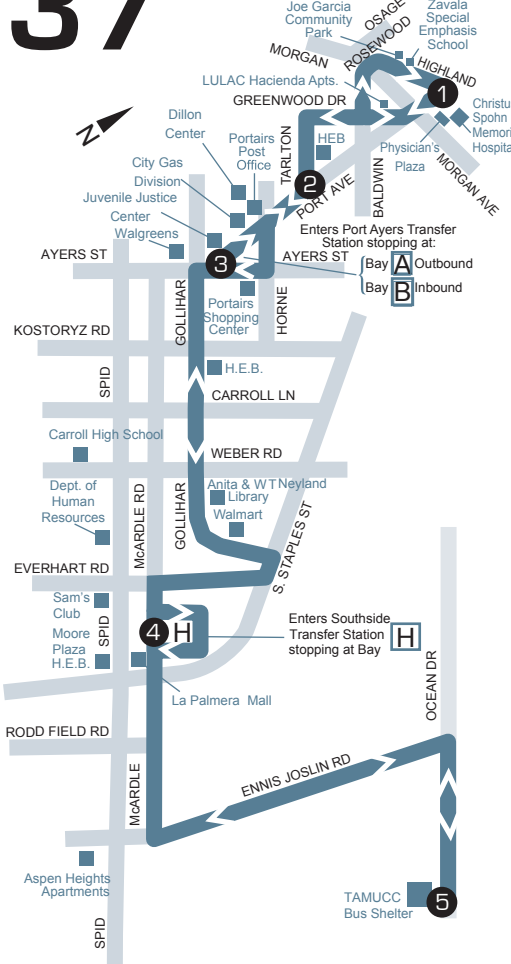

37 CROSTOWN