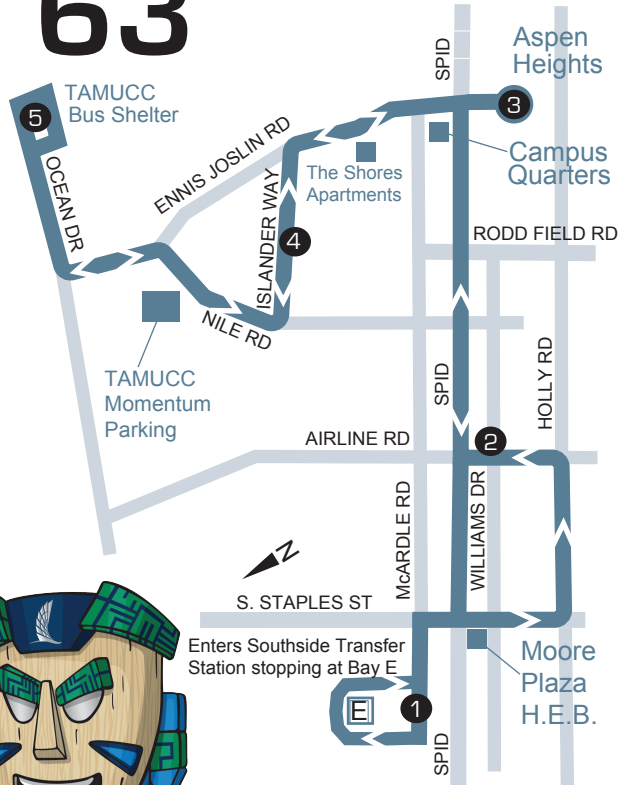

5 ALAMEDA

This portion of the route is served Mon-Fri but only on select trips.

Base access is limited to certain times of the day.

A Military ID required to enter the base.

63 THE WAVE

CCRTA Operations
5658 Bear Lane
Corpus Christi, TX 78405
Phone: 361-289-2712 FAX: 361-289-0605

CCRTA Administration Offices
602 North Staples Street
Corpus Christi, Texas 78401
Phone: 361-289-2712 FAX: 361-289-0605
Hours of Operation: Mon-Fri 8am-5pm

CCRTA Customer Service Center
602 North Staples Street
Corpus Christi, Texas 78401
Phone: 361-883-2287 FAX: 361-883-9938
Hours of Operation: Mon-Fri 7am-6pm

B-Line Paratransit Services
Phone: 361-289-5881 FAX: 361-289-1820

CCRTA RideLine
24-Hour Automated Information
361-289-2600
361-883-2287

37 CROSTOWN

Visit our website at
www.ccrta.org

REMEMBER: Islanders ride free on any CCRTA fixed route service with a valid TAMUCC "Sand Dollar" I.D.

66s TAMUCC CONNECTION

60 MOMENTUM SHUTTLE (Fall & Spring)

Students, faculty and staff can park at Momentum Campus and catch a free of charge ride on the Momentum Shuttle to the main TAMUCC Campus bus stop located on Ocean Drive.

Departing Momentum Campus every (10) minutes from 7:30am - 1pm and departing Momentum Campus every 20 minutes from 1pm - 7:30pm Monday - Thursday. On Friday bus service ends at 6:00pm.

Momentum Shuttle runs Mon-Fri when school is in session from Aug. 28, - May 11 during the Fall and Spring semesters.

90 FLEXI-B