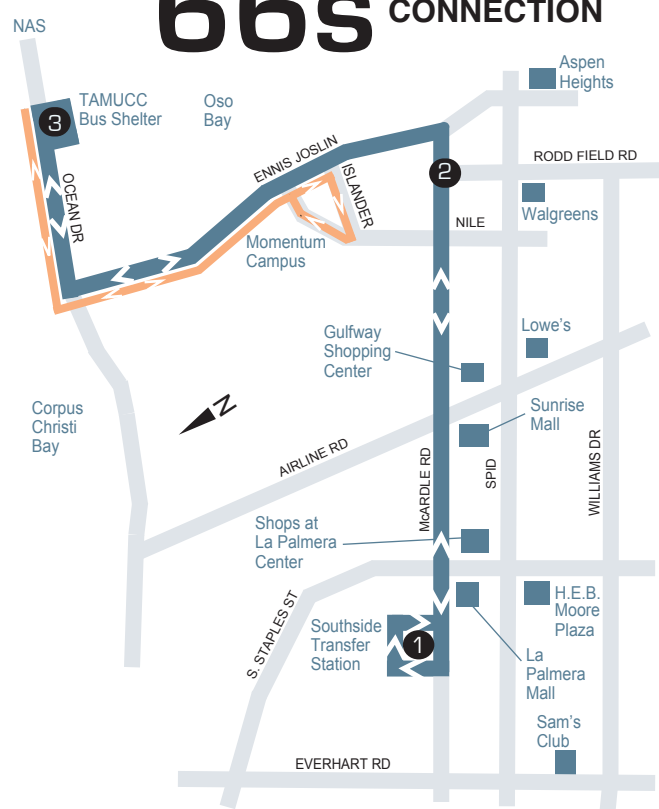

#63 & 63s THE WAVE: WEEKDAYS, SATURDAYS & SUNDAYS

	To: TAMUCC	To: Southside Transfer Station
	Southside Transfer Station -Departs- 1	Williams @ Airline 2 Aspen Heights 3 Momentum Campus 4 TAMUCC Bus Shelter -Arrives- 5 TAMUCC Bus Shelter -Departs- 5 Momentum Campus 4 Aspen Heights 3 Southside Transfer Station -Arrives- 1
A.M.	7:15	7:27
	7:45	7:57
	8:15	8:27
	8:45	8:57
	9:15	9:27
	9:45	9:57
	10:15	10:27
P.M.	11:15	11:27
	12:15	12:27
	1:15	1:27
	2:15	2:27
	3:15	3:27
	3:45	3:57
	4:15	4:27
	4:45	4:57
	5:15	5:27
	5:45	5:57
	6:15	6:27
	6:45	6:57
	7:15	7:27
	7:45	7:57
*	8:15	8:27
	9:15	9:27
	10:15	10:27

All TAMUCC students, faculty, staff and contractors ride FREE on all CCRTA fixed routes with a current Sand Dollar I.D. card.

#5 ALAMEDA WEEKDAYS

	To: TAMUCC	To: Six Points Station
	Staples St. Station 1 Six Points Station 2 Alameda & Texan Tr. 3 Alameda & Airline 4 TAMUCC -Arrives- 5 NAS/CCAD 6 TAMUCC -Departs- 5 Airline & Alameda 4 Alameda & Texan Tr. 3 Six Points Station 2 Staples St. Station 1	
A.M.	4:50	5:00
	5:15	5:21
	5:45	5:51
	6:15	6:21
	6:45	6:51
	7:15	7:21
	7:45	7:51
	8:15	8:21
	8:45	8:51
	9:15	9:21
	9:45	9:51
	10:15	10:21
	10:45	10:51
P.M.	11:15	11:21
	11:45	11:51
	12:15	12:21
	12:45	12:51
	1:15	1:21
	1:45	1:51
	2:15	2:21
	2:45	2:51
	3:15	3:21
	3:45	3:51
	4:15	4:21
	4:45	4:51
	5:15	5:21
	5:45	5:51
	6:15	6:21
	6:45	6:51
	7:15	7:21
	7:45	7:51
	8:15	8:21

CCRTA RideLine
 24-Hour Automated Information
 361-289-2600
361-883-2287

37 CROSTOWN

Visit our website at
www.ccrta.org

REMEMBER: Islanders ride free on any CCRTA fixed route service with a valid TAMUCC "Sand Dollar" I.D.

66s TAMUCC CONNECTION

60 MOMENTUM SHUTTLE (Fall & Spring)

Students, faculty and staff can park at Momentum Campus and catch a free of charge ride on the Momentum Shuttle to the main TAMUCC Campus bus stop located on Ocean Drive.