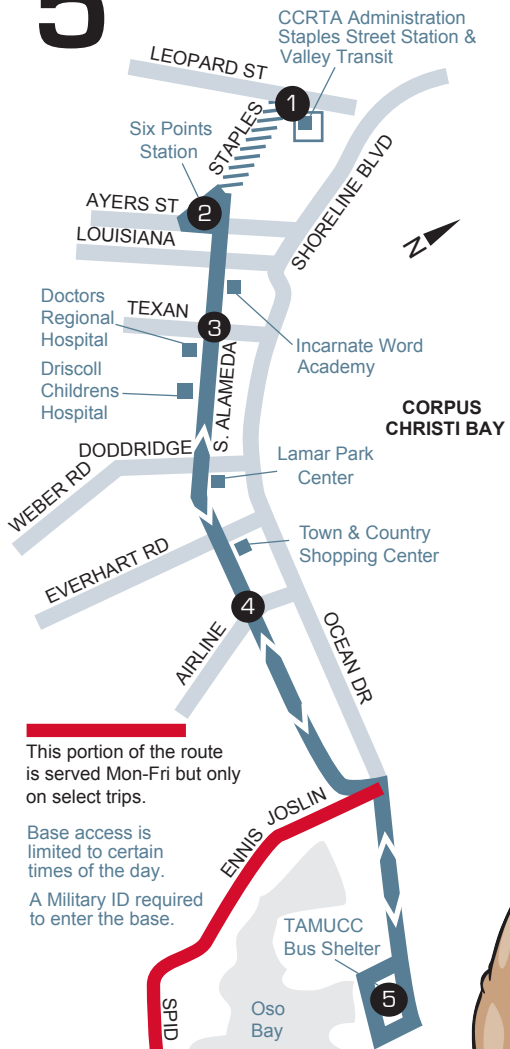

All TAMUCC students, faculty, staff and contractors ride FREE on all CCRTA fixed routes with a current Sand Dollar I.D. card.

#5 ALAMEDA WEEKDAYS

	To: TAMUCC	To: Six Points Station
	Staples St. Station 1 Six Points Station 2 Alameda & Texan Tr. 3 Alameda & Airline 4 TAMUCC -Arrives- 5 NAS/CCAD 6 TAMUCC -Departs- 5 Airline & Alameda 4 Alameda & Texan Tr. 3 Six Points Station 2 Staples St. Station 1	
A.M.	4:50	5:00
	5:15	5:21
	5:45	5:51
	6:15	6:21
	6:45	6:51
	7:15	7:21
	7:45	7:51
	8:15	8:21
	8:45	8:51
	9:15	9:21
	9:45	9:51
	10:15	10:21
	10:45	10:51
P.M.	11:15	11:21
	11:45	11:51
	12:15	12:21
	12:45	12:51
	1:15	1:21
	1:45	1:51
	2:15	2:21
	2:45	2:51
	3:15	3:21
	3:45	3:51
	4:15	4:21
	4:45	4:51
	5:15	5:21
	5:45	5:51
	6:15	6:21
	6:45	6:51
	7:15	7:21
	7:45	7:51
	8:15	8:21

☒ Lift Equipped/Accessible Each Trip. * - Out of service on arrival.
 Express trip fares are \$1.25

#66S TAMUCC CONNECTION SUNDAYS

	To: TAMUCC	To: Southside Station
	Southside Transfer Station 1	McArdle & Rodd Field 2 TAMUCC -Arrives- 3 TAMUCC -Departs- 3 McArdle & Rodd Field 2 Southside Transfer Station 1
A.M.	8:45	8:52
	9:45	9:52
	10:45	10:52
P.M.	11:45	11:52
	12:45	12:52
	1:45	1:52
	2:45	2:52
	3:45	3:52
	4:45	4:52
	5:45	5:52
	6:45	6:52

> - To route #32s Southside/Malls * - Out of service on arrival.

TEXAS A&M UNIVERSITY CORPUS CHRISTI TAMUCC CONNECTION 2017-2018

Routes: 5, 37, 60, 63, 63s & 66s

TRACK YOUR BUS NOW!
 App. available on the Apple and Play Stores.
 With the new TransLoc

CORPUS CHRISTI REGIONAL TRANSPORTATION AUTHORITY

For a Route 5 Saturday Bus Schedule please go to ccrrta.org

5 ALAMEDA

This portion of the route is served Mon-Fri but only on select trips.

Base access is limited to certain times of the day.