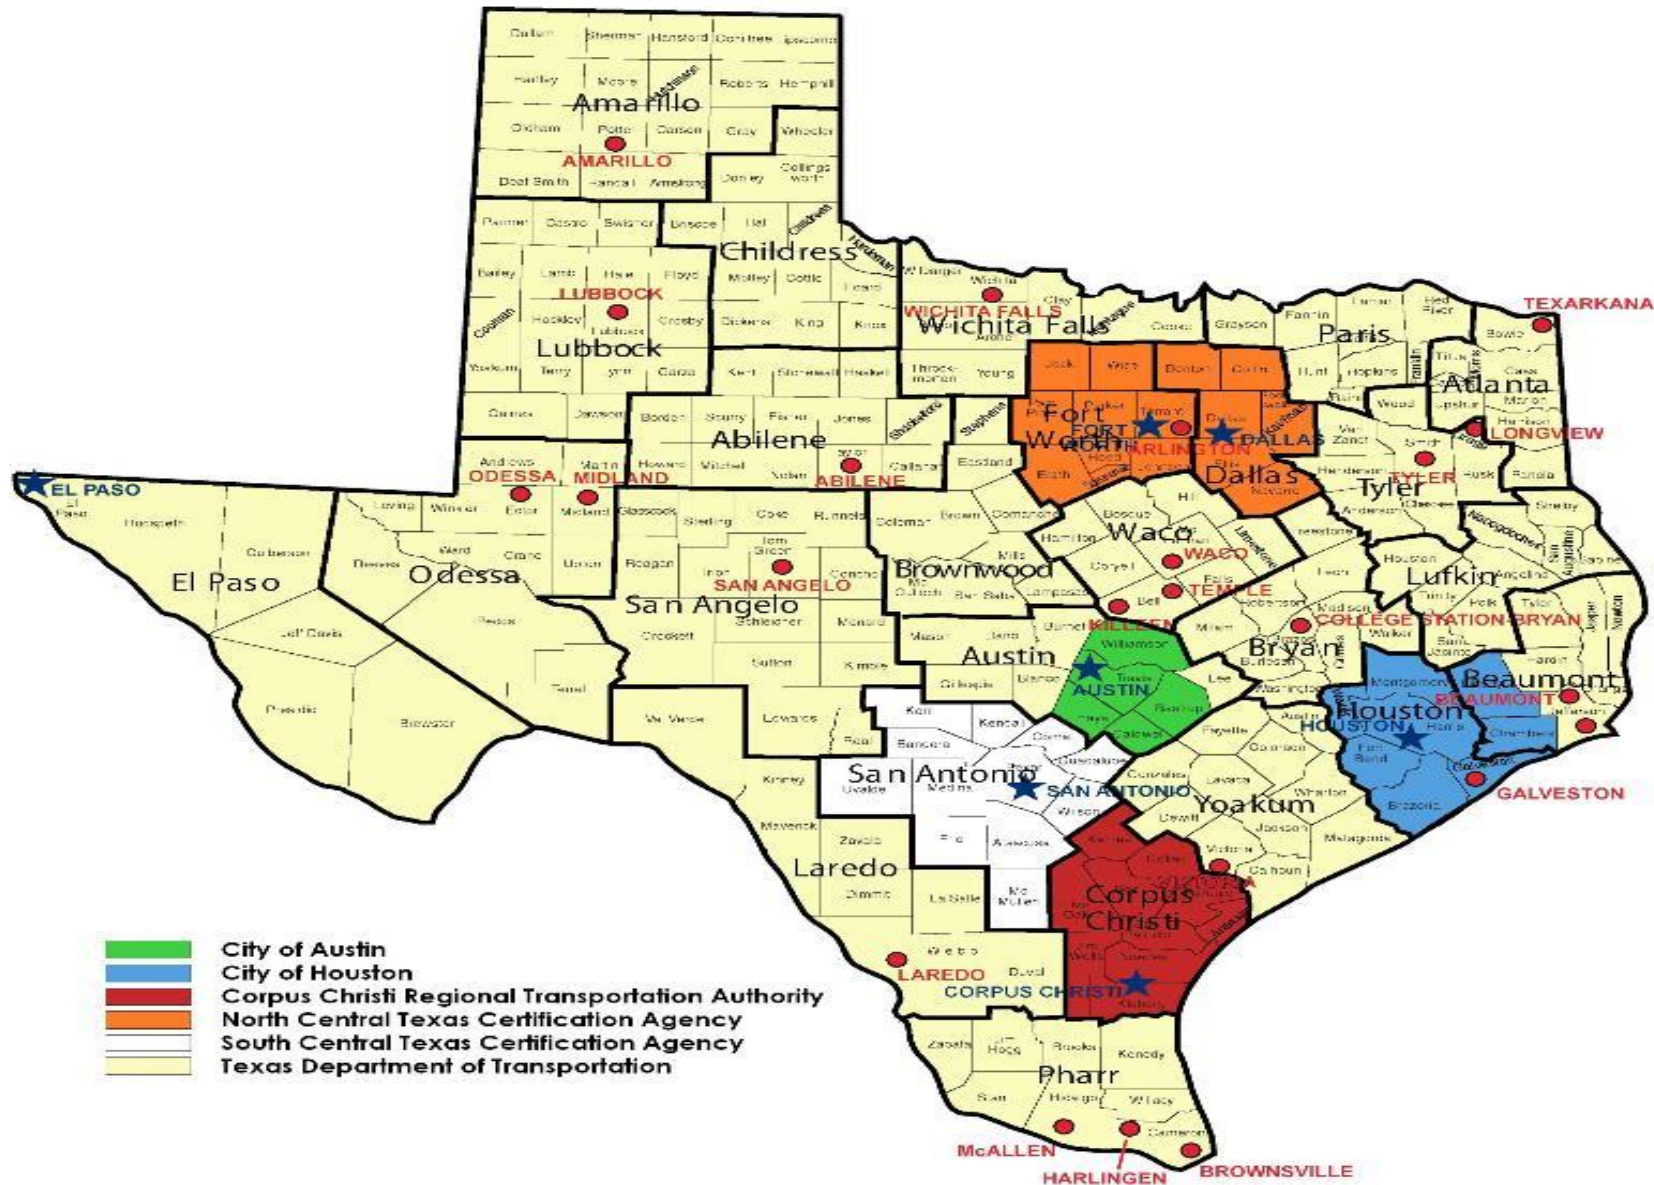

## TEXAS UNIFIED CERTIFICATION PROGRAM – CERTIFYING AGENCY REGION MAP

**Corpus Christi Regional Transportation Authority (CCRTA) process certification applications of businesses located in the following COUNTIES:  
ARANSAS, BEE, GOLIAD, JIM WELLS, KARNES, KLEBERG, LIVE OAK, NUECES, REFUGIO, and SAN PATRICIO**