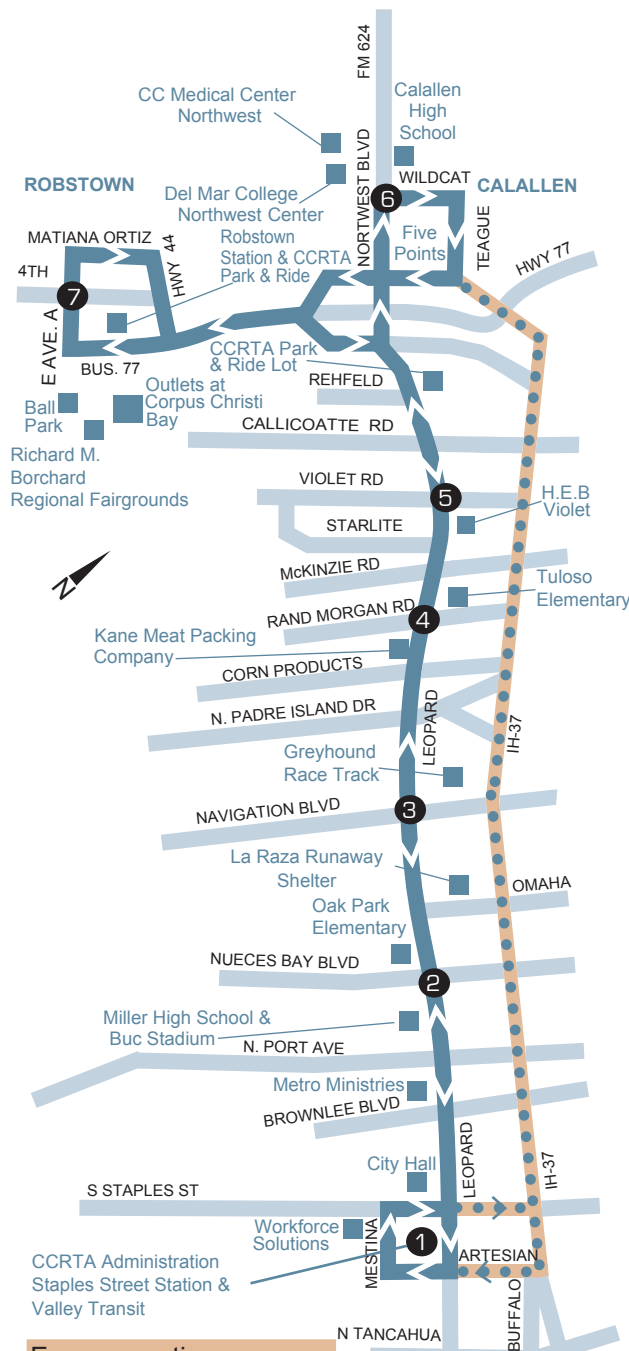

# ROUTEMAP

### POINTS OF INTEREST:

- Valley Transit
- Corpus Christi City Hall
- Kane Meat Packing Company
- Five Points Shopping Ctr.
- City of Robstown
- H.E.B. Violet

Effective: November 25, 2019

# 27 Leopard

Express portion of route (Weekdays Only)