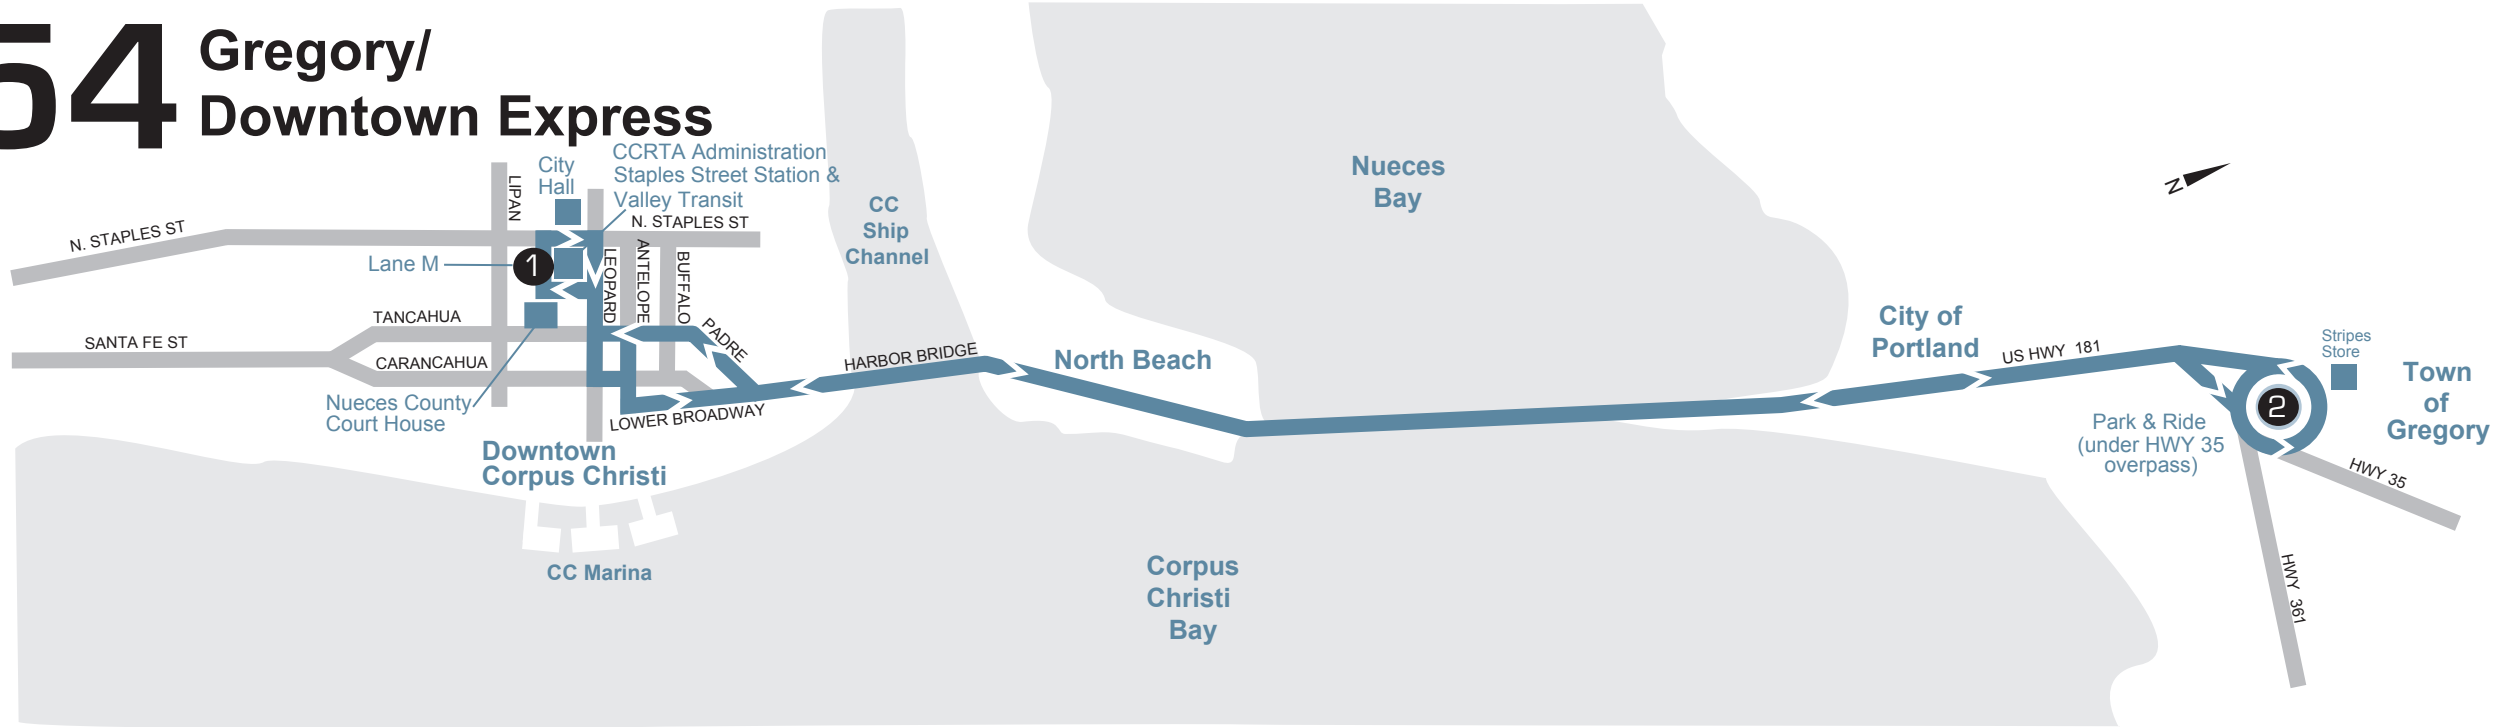

54 Gregory/ Downtown Express

Express Service Monday-Friday

- Limited Service
- Limited Stops

WEEKDAYS	To: Gregory			To: Staples Street Station Lane M		
	Staples Street Station Lane M -Departs-	Nueces County Court House Stop	Gregory Park & Ride -Arrives-	Gregory Park & Ride -Departs-	Staples Street Station Lane M -Arrives-	Nueces County Court House Stop
A.M.	7:00	---	7:20	7:25	7:45	---
	7:50	---	8:10	8:15	8:35*	---
P.M.	5:15	---	5:35	5:40	6:00	---
	6:05	---	6:25	6:30	6:50*	---

♿ Lift Equipped/Accessible Each Trip. * - Out of service on arrival.
 ● Route Serves Stop 1509 at the Nueces County Court House