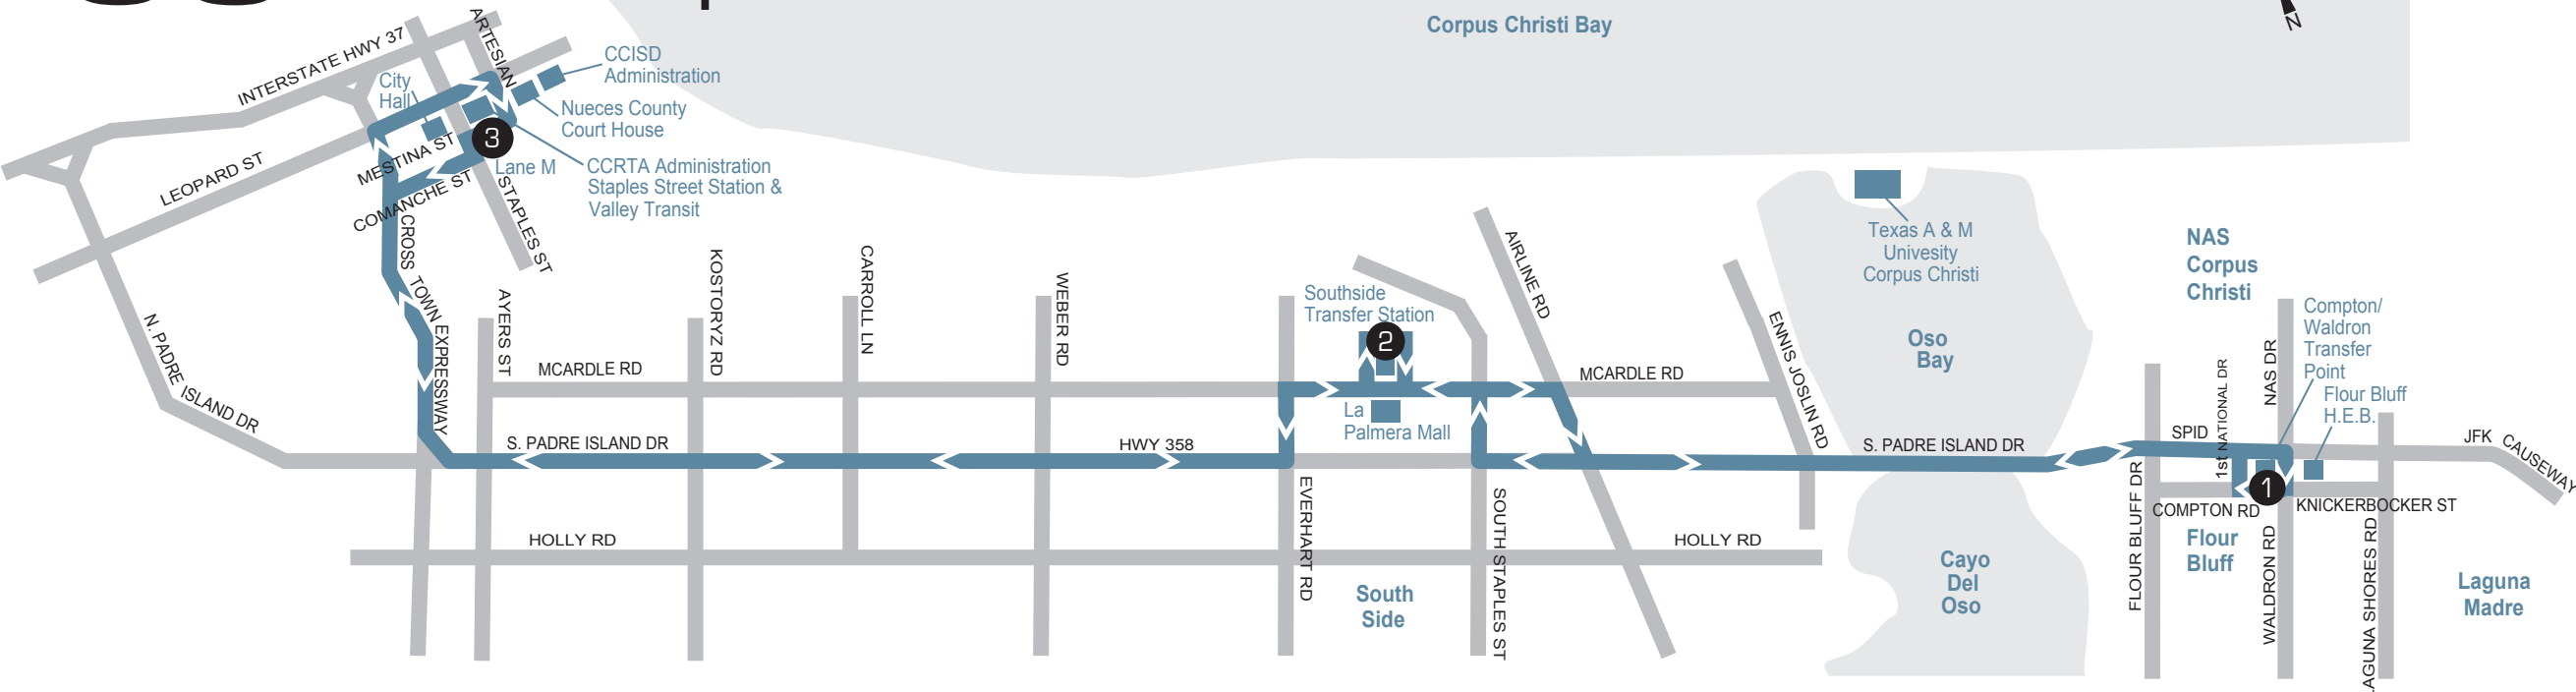

56

Flour Bluff/ Downtown Express

Express Service

Monday-Friday

- Limited Service
- Limited Stops

WEEKDAYS

To: Staples Street Station
& Southside Station

To: Southside Station
& Flour Bluff

| | Compton & Waldron -Departs- | Southside Station | Staples Street Station Lane M -Arrives- | | Staples Street Station Lane M -Departs- | Southside Station | Compton & Waldron -Arrives- |
|-------------|-----------------------------|-------------------|---|--|---|-------------------|-----------------------------|
| | 1 | 2 | 3 | | 3 | 2 | 1 |
| A.M. | 5:50 | 6:05 | 6:25 | | 6:30 | 6:50 | 7:05 |
| | 7:10 | 7:25 | 7:45* | | --- | --- | --- |
| P.M. | --- | --- | --- | | 5:15 | 5:40 | 5:55 |
| | 6:00 | 6:15 | 6:35* | | --- | --- | --- |

♿ Lift Equipped/Accessible Each Trip.

* - Out of service on arrival.