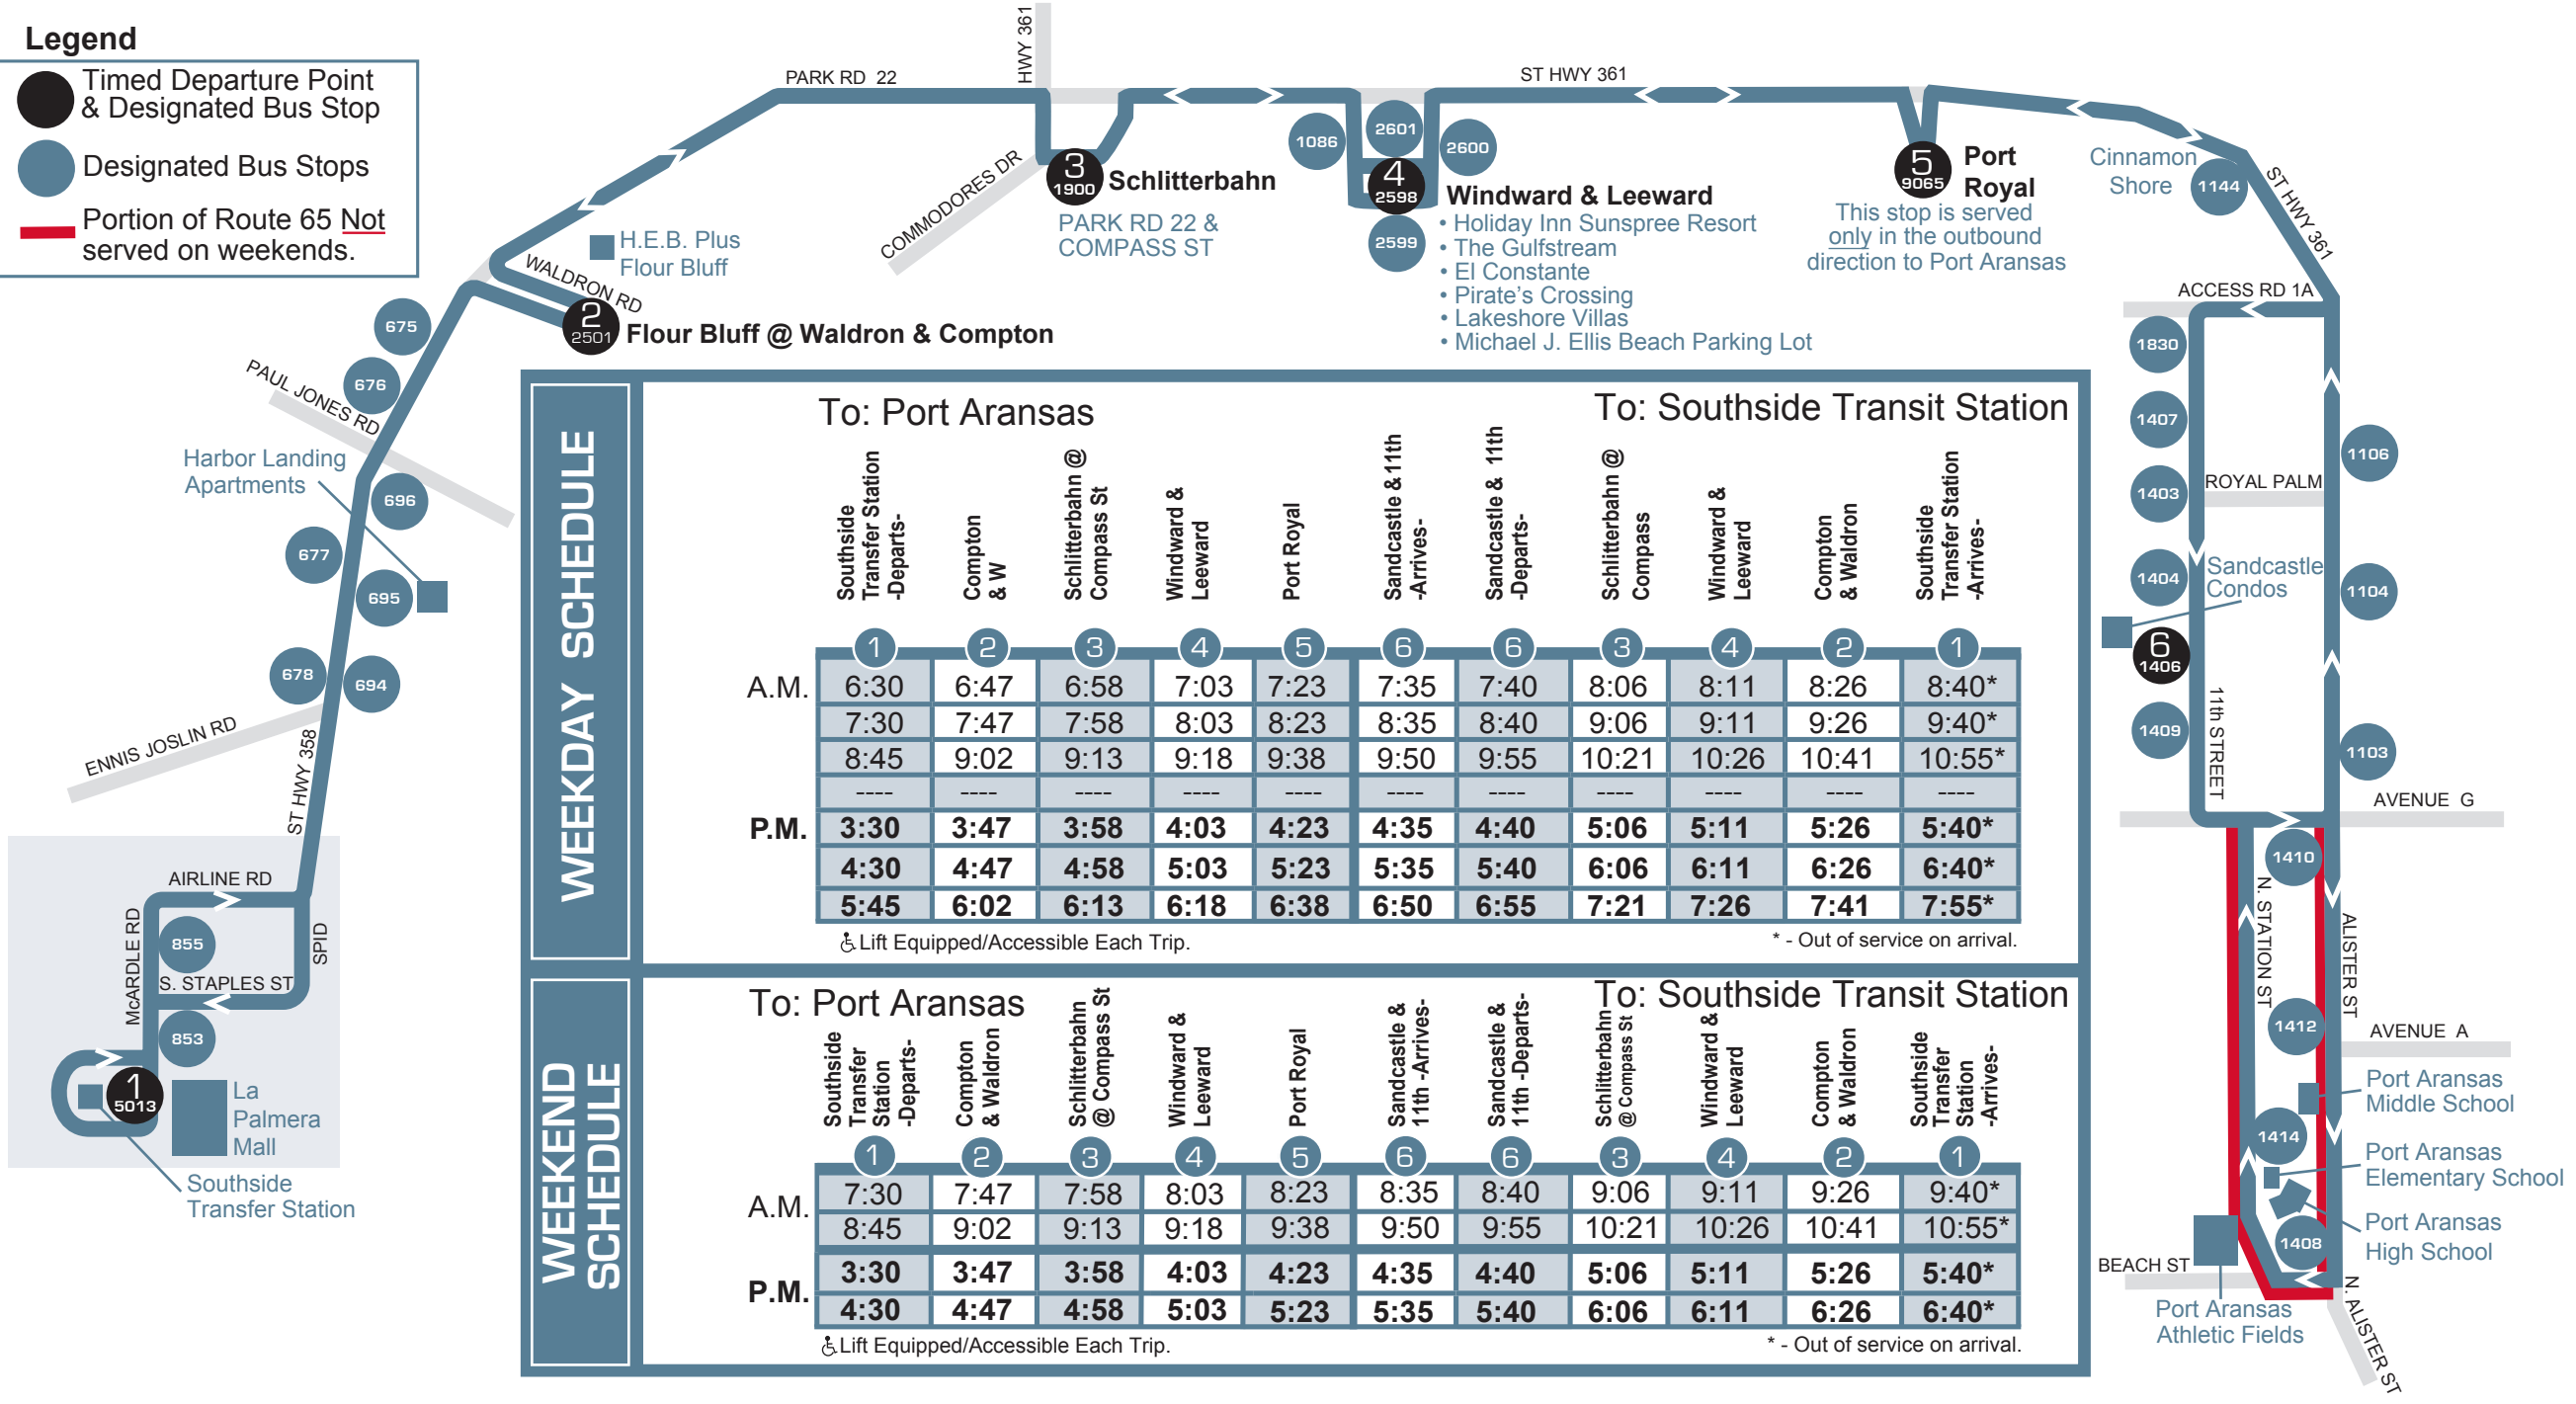

ROU**TE**MAP

65

Padre Island Connection

CORPUS CHRISTI REGIONAL TRANSPORTATION AUTHORITY

POINTS OF INTEREST:

Sunrise & La Palmera Malls
Southside Transfer Station
Flour Bluff (Compton/Waldron)
Padre Island Hotels
Schlitterbahn Padre Island
Port Aransas, Texas
Port Aransas High School

Effective: November 18, 2019

358

65 Padre Island Connection

Your Connection to Padre Island

Legend

- Timed Departure Point & Designated Bus Stop
- Designated Bus Stops
- Portion of Route 65 Not served on weekends.

WEEKDAY SCHEDULE

	To: Port Aransas						To: Southside Transit Station				
	Southside Transfer Station -Departs-	Compton & W	Schlitterbahn @ Compass St	Windward & Leeward	Port Royal	Sandcastle & 11th -Arrives-	Sandcastle & 11th -Departs-	Schlitterbahn @ Compass	Windward & Leeward	Compton & Waldron	Southside Transfer Station -Arrives-
A.M.	① 6:30	② 6:47	③ 6:58	④ 7:03	⑤ 7:23	⑥ 7:35	⑥ 7:40	③ 8:06	④ 8:11	② 8:26	① 8:40*
	7:30	7:47	7:58	8:03	8:23	8:35	8:40	9:06	9:11	9:26	9:40*
	8:45	9:02	9:13	9:18	9:38	9:50	9:55	10:21	10:26	10:41	10:55*
P.M.	3:30	3:47	3:58	4:03	4:23	4:35	4:40	5:06	5:11	5:26	5:40*
	4:30	4:47	4:58	5:03	5:23	5:35	5:40	6:06	6:11	6:26	6:40*
	5:45	6:02	6:13	6:18	6:38	6:50	6:55	7:21	7:26	7:41	7:55*

⊿ Lift Equipped/Accessible Each Trip. * - Out of service on arrival.

WEEKEND SCHEDULE

	To: Port Aransas						To: Southside Transit Station				
	Southside Transfer Station -Departs-	Compton & Waldron	Schlitterbahn @ Compass St	Windward & Leeward	Port Royal	Sandcastle & 11th -Arrives-	Sandcastle & 11th -Departs-	Schlitterbahn @ Compass St	Windward & Leeward	Compton & Waldron	Southside Transfer Station -Arrives-
A.M.	① 7:30	② 7:47	③ 7:58	④ 8:03	⑤ 8:23	⑥ 8:35	⑥ 8:40	③ 9:06	④ 9:11	② 9:26	① 9:40*
	8:45	9:02	9:13	9:18	9:38	9:50	9:55	10:21	10:26	10:41	10:55*
P.M.	3:30	3:47	3:58	4:03	4:23	4:35	4:40	5:06	5:11	5:26	5:40*
	4:30	4:47	4:58	5:03	5:23	5:35	5:40	6:06	6:11	6:26	6:40*