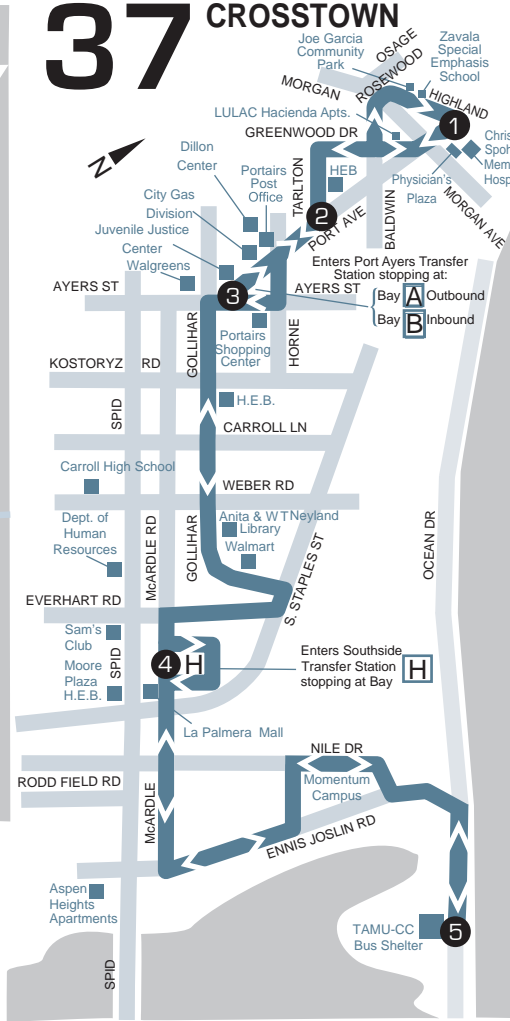

37 CROSSTOWN

Visit our website at
www.ccrta.org

REMEMBER: Islanders ride free on any CCRTA fixed route service with a valid TAMUCC "Sand Dollar" I.D.