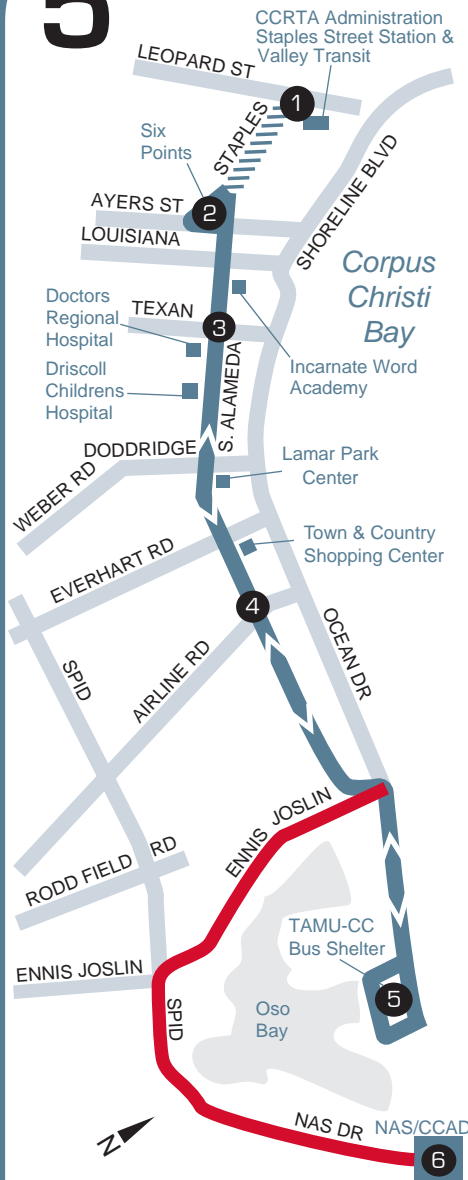

TEXAS A&M UNIVERSITY CORPUS CHRISTI TAMU-CC CONNECTION 2020 - 2021

CORPUS CHRISTI REGIONAL TRANSPORTATION AUTHORITY

Routes: 5, 37, 60 & 93

Temporarily Modified
COVID-19 Bus Schedules

5 ALAMEDA

This portion of the route is served Mon-Fri but only on select trips.