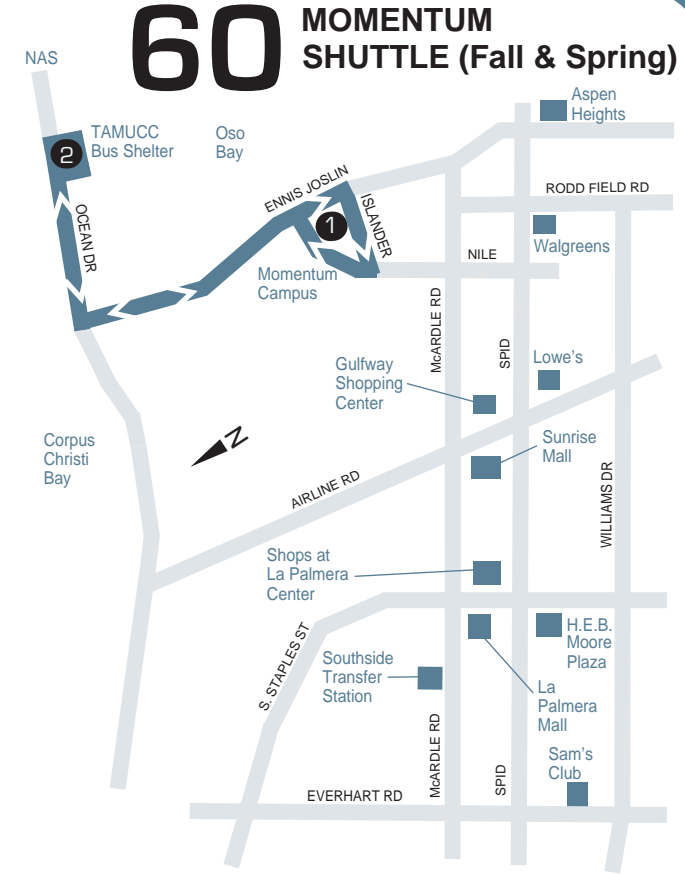

☯ Lift Equipped/Accessible Each Trip. * - Out of service on arrival.

The Route 37 Crosstown schedule below denotes Saturday and Sunday times of operation.

	Port & Highland	Port & Tarlton	Port Ayers Station	Southside Transfer Station	TAMUCC -Arrives-	TAMUCC -Departs-	Southside Transfer Station	Port Ayers Station	Port & Tarlton	Port & Highland
	1	2	3	4	5	5	4	3	2	1
A.M.	8:10	8:16	8:24	8:45	9:05	9:10	9:30	9:50	9:55	10:05
	9:10	9:16	9:24	9:45	10:05	10:10	10:30	10:50	10:55	11:05
P.M.	10:10	10:16	10:24	10:45	11:05	11:10	11:30	11:50	11:55	12:05
	11:10	11:16	11:24	11:45	12:05	12:10	12:30	12:50	12:55	1:05
	12:10	12:16	12:24	12:45	1:05	1:10	1:30	1:50	1:55	2:05
	1:10	1:16	1:24	1:45	2:05	2:10	2:30	2:50	2:55	3:05
	2:10	2:16	2:24	2:45	3:05	3:10	3:30	3:50	3:55	4:05
	3:10	3:16	3:24	3:45	4:05	4:10	4:30	4:50	4:55	5:05
	4:10	4:16	4:24	4:45	5:05	5:10	5:30	5:50	5:55	6:05
	5:10	5:16	5:24	5:45	6:05	6:10	6:30	6:50	6:55	7:05
	6:10	6:16	6:24	6:45	7:05	7:10	7:30	7:50	7:55	8:05*
	7:10	7:16	7:24	7:45	8:05*					

B-Line Paratransit Services
Phone: 361-289-5881 FAX: 361-289-1820

CCRTA RideLine
24-Hour Automated Information
361-289-2600

37 CROSSTOWN

Visit our website at
www.ccrta.org

REMEMBER: Islanders ride free on any CCRTA fixed route service with a valid TAMUCC "Sand Dollar" I.D.

60 MOMENTUM SHUTTLE (Fall & Spring)

Students, faculty and staff can park at Momentum Campus and catch a free of charge ride on the Momentum Shuttle to the main TAMU-CC Campus bus stop located on Ocean Drive.

Departing Momentum Campus every (10) minutes from 7:30 am - 1 pm and departing Momentum Campus every 20 minutes from 1 pm - 7:30 pm Monday - Thursday. On Fridays bus service departs every 20 minutes from 7:30 am to 6:00 pm.