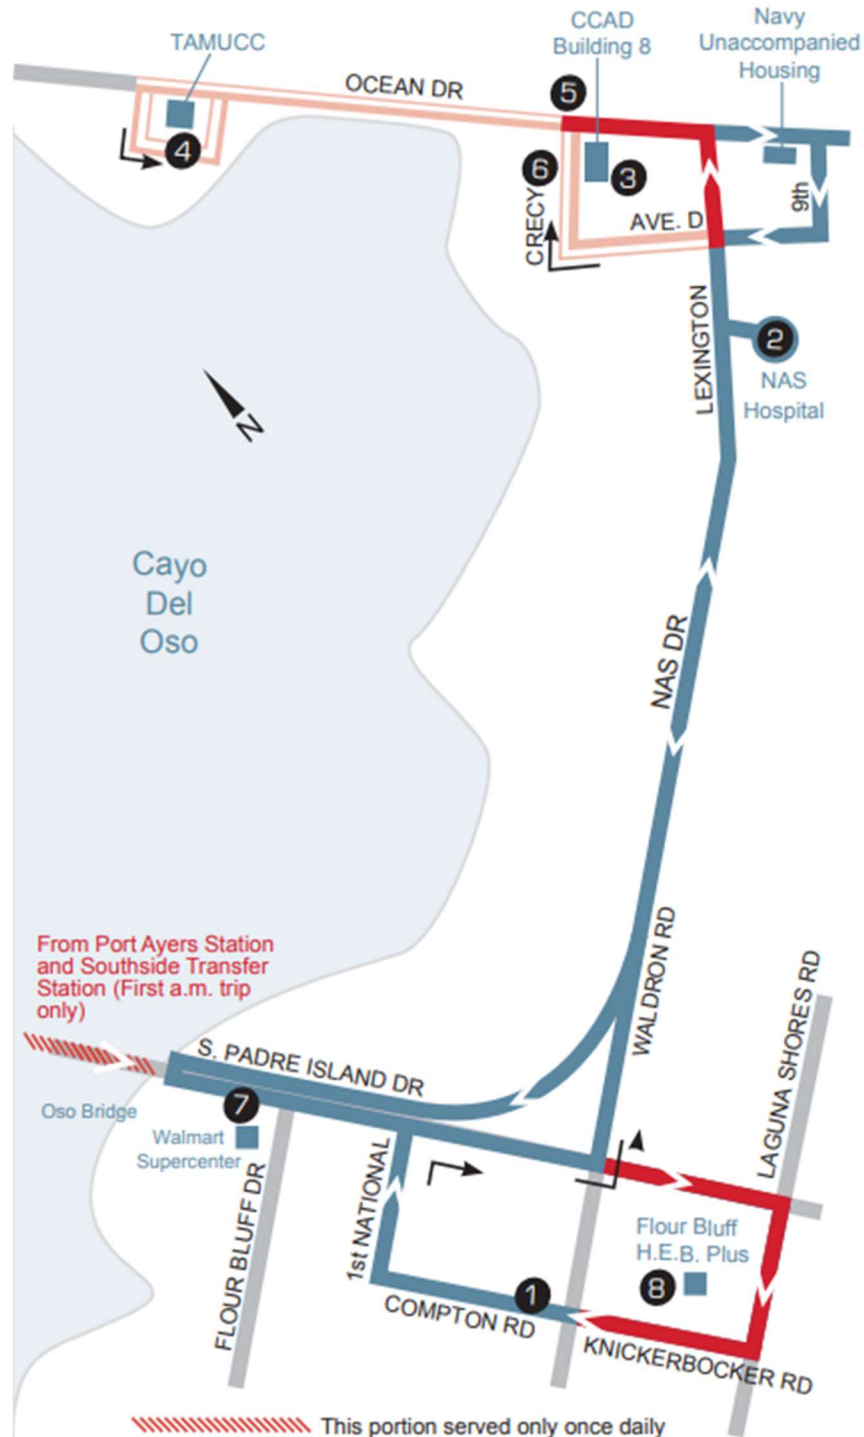

P--- ON THIS 1ST TRIP ONLY, BYPASS NAS HOSPITAL AND CONTINUE ONTO CCAD BUILDING 8, VIA LEXINGTON (L) OCEAN TO REGULAR ROUTE.

*Out of Service on arrival

ROUTE 3 NAS SHUTTLE

SATURDAYS

	Compton & Waldron Departs 1	NAS Hospital 2	NAS Building #8 (West) 6	Flour Bluff Walmart 7	Flour Bluff HEB 8	Compton & Waldron Arrives 1
AM	9:00	9:08	9:15	9:25	9:30	9:35
	9:45	9:53	10:00	10:10	10:15	10:20
	10:30	10:38	10:45	10:55	11:00	11:05
	11:15	11:23	11:30	11:40	11:45	11:50
PM	12:00	12:08	12:15	12:25	12:30	12:35
	12:45	12:53	1:00	1:10	1:15	1:20
	1:30	1:38	1:45	1:55	2:00	2:05
	2:15	2:23	2:30	2:40	2:45	2:50
	3:00	3:08	3:15	3:25	3:30	3:35
	3:45	3:53	4:00	4:10	4:15	4:20
	4:30	4:38	4:45	4:55	5:00	5:05*

*Out of Service on arrival

3 NAS Shuttle

From Port Ayers Station and Southside Transfer Station (First a.m. trip only)

 This portion served only once daily Monday through Friday on first outbound trip.

 This portion served Monday through Friday during midday and late afternoon and Saturdays.