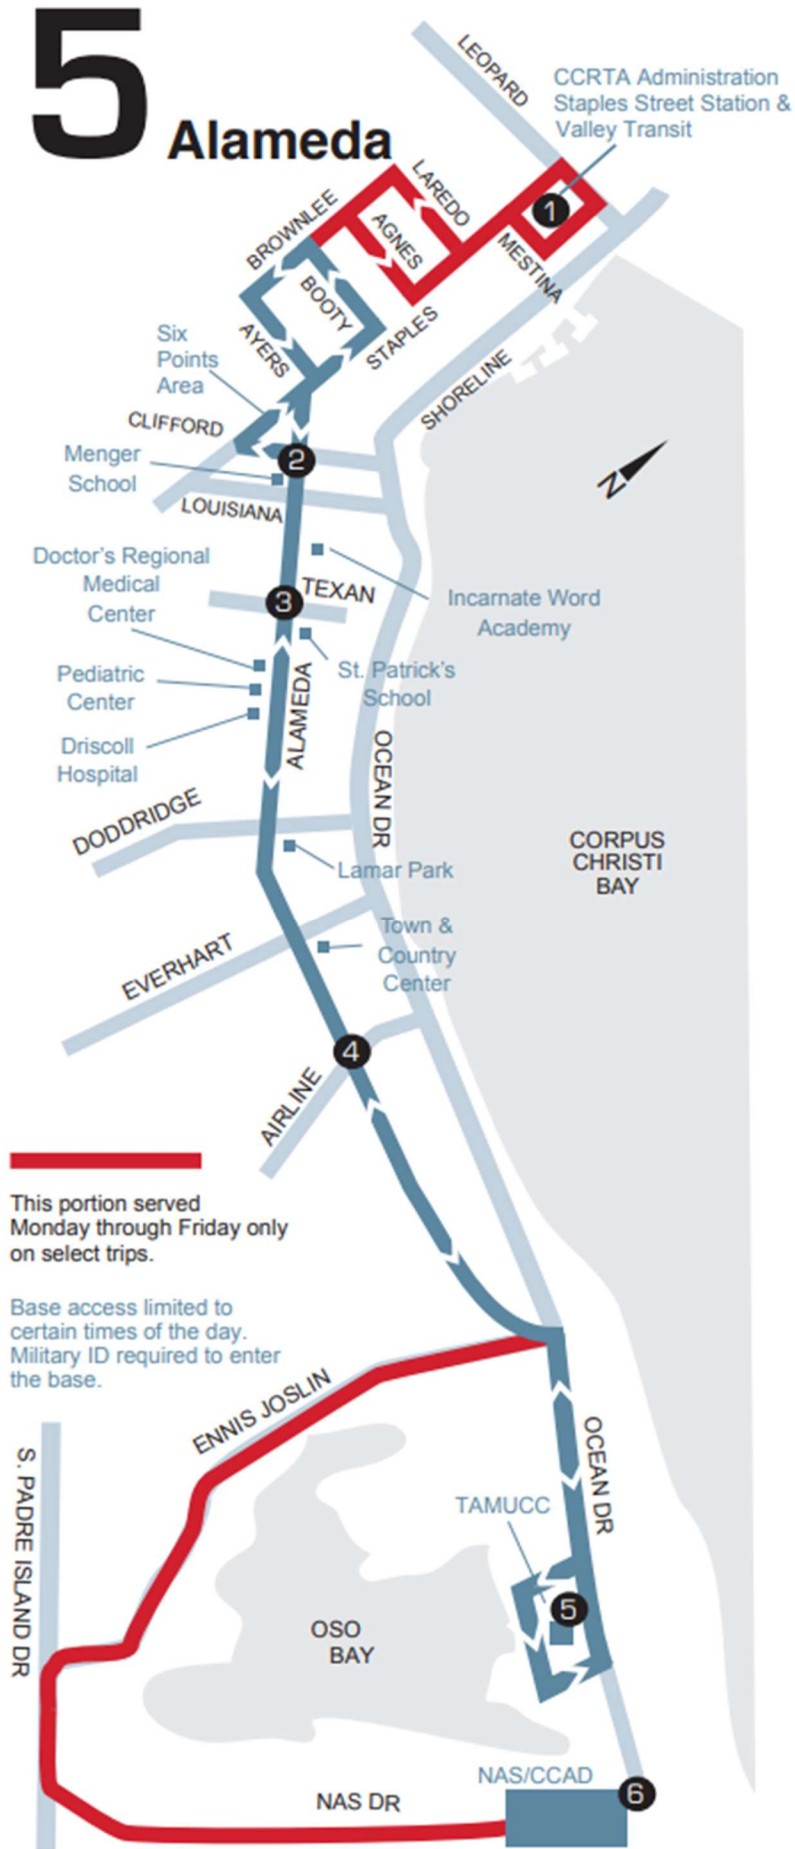

Express trip fares are \$1.25

*Out of Service on arrival

**ROUTE 5 ALAMEDA
SATURDAYS**

	Alameda & Clifford	Alameda & Texan Trail	Alameda & Airline	TAMUCC Arrives	TAMUCC Departs	Alameda & Airline	Alameda & Texan Trail	Alameda & Clifford
	2	3	4	5	5	4	3	2
AM	8:15	8:21	8:31	8:41	8:45	8:54	9:05	9:13
	9:15	9:21	9:31	9:41	9:45	9:54	10:05	10:13
	10:15	10:21	10:31	10:41	10:45	10:54	11:05	11:13
PM	11:15	11:21	11:31	11:41	11:45	11:54	12:05	12:13
	12:15	12:21	12:31	12:41	12:45	12:54	1:05	1:13
	1:15	1:21	1:31	1:41	1:45	1:54	2:05	2:13
	2:15	2:21	2:31	2:41	2:45	2:54	3:05	3:13
	3:15	3:21	3:31	3:41	3:45	3:54	4:05	4:13
	4:15	4:21	4:31	4:41	4:45	4:54	5:05	5:13
	5:15	5:21	5:31	5:41	5:45	5:54	6:05	6:13
	6:15	6:21	6:31	6:41	6:45	6:54	7:05	7:13
	7:15	7:21	7:31	7:41	7:45	7:54	8:05	8:13*

*Out of Service on arrival

**ROUTE 5 ALAMEDA
SUNDAYS**

	Alameda & Clifford	Alameda & Texan Trail	Alameda & Airline	TAMUCC Arrives	TAMUCC Departs	Alameda & Airline	Alameda & Texan Trail	Alameda & Clifford
	2	3	4	5	5	4	3	2
AM	8:15	8:21	8:31	8:41	8:45	8:54	9:05	9:13
	9:15	9:21	9:31	9:41	9:45	9:54	10:05	10:13
	10:15	10:21	10:31	10:41	10:45	10:54	11:05	11:13
PM	11:15	11:21	11:31	11:41	11:45	11:54	12:05	12:13
	12:15	12:21	12:31	12:41	12:45	12:54	1:05	1:13
	1:15	1:21	1:31	1:41	1:45	1:54	2:05	2:13
	2:15	2:21	2:31	2:41	2:45	2:54	3:05	3:13
	3:15	3:21	3:31	3:41	3:45	3:54	4:05	4:13
	4:15	4:21	4:31	4:41	4:45	4:54	5:05	5:13
	5:15	5:21	5:31	5:41	5:45	5:54	6:05	6:13
	6:15	6:21	6:31	6:41	6:45	6:54	7:05	7:13
	7:15	7:21	7:31	7:41	7:45	7:54	8:05	8:13*

*Out of Service on arrival

5 Alameda

This portion served Monday through Friday only on select trips.

Base access limited to certain times of the day. Military ID required to enter the base.