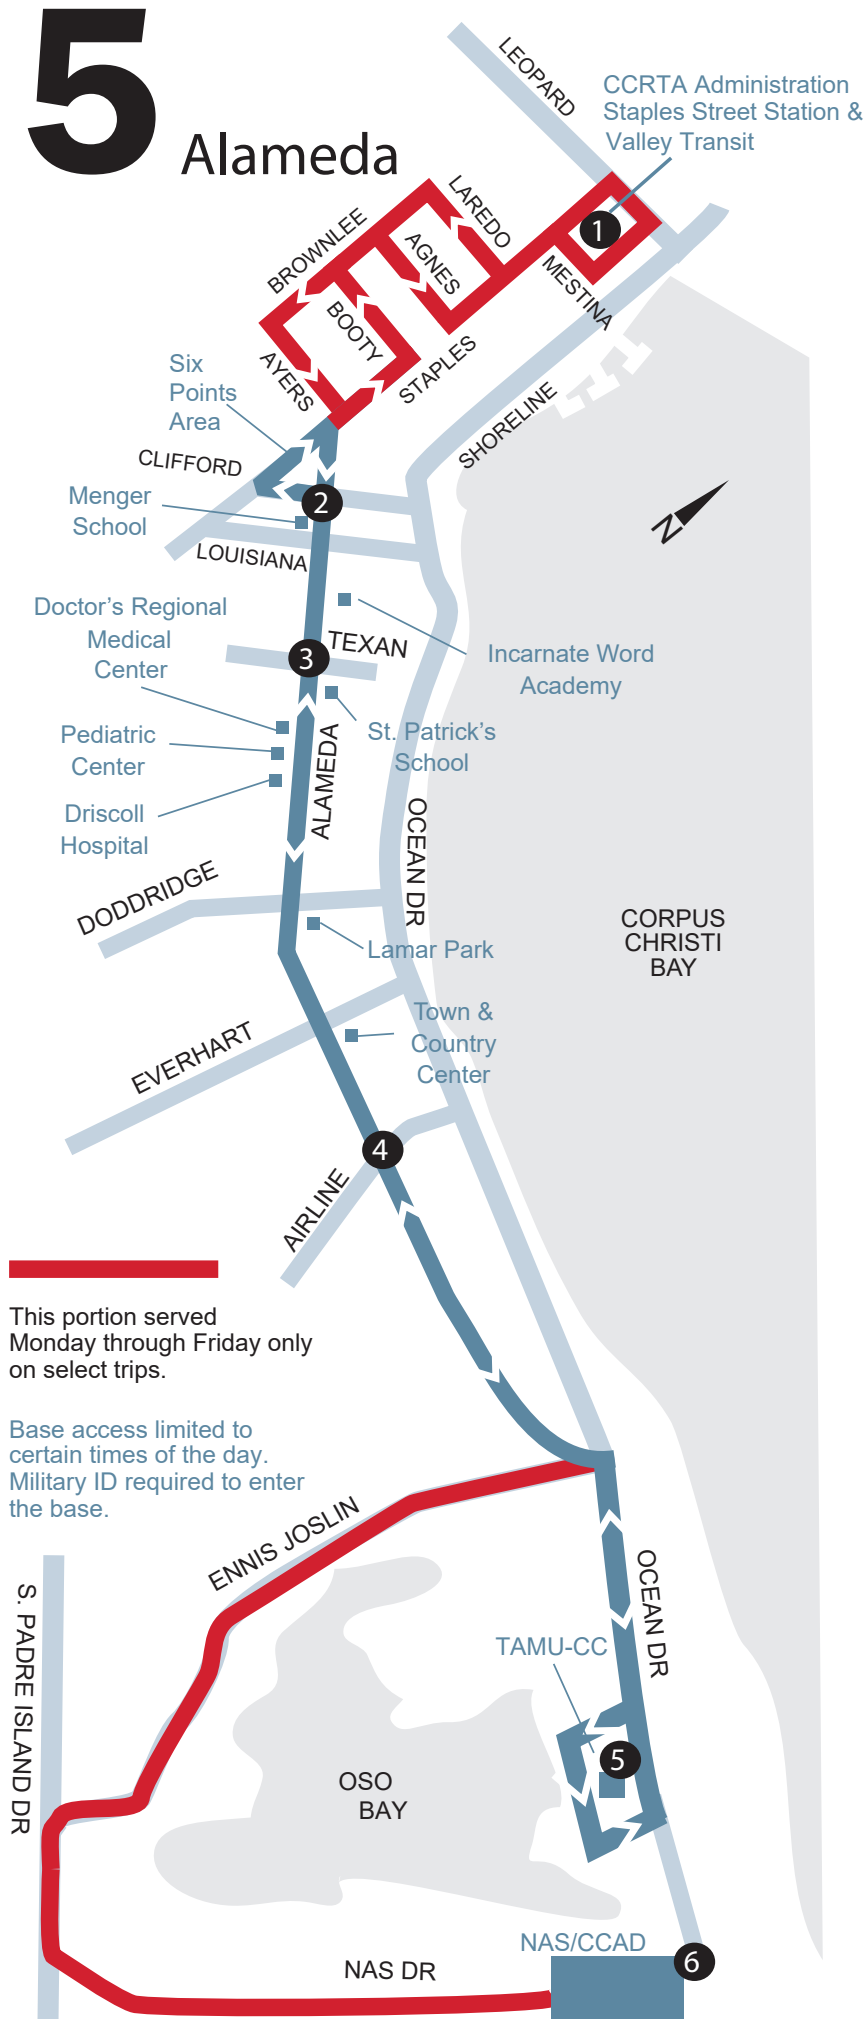

*Out of Service on arrival

**ROUTE 5 ALAMEDA
SUNDAYS**

	Alameda & Clifford	Alameda & Texan Trail	Alameda & Airline	TAMUCC Arrives	TAMUCC Departs	Alameda & Airline	Alameda & Texan Trail	Alameda & Clifford
	2	3	4	5	5	4	3	2
AM	8:15	8:21	8:31	8:41	8:45	8:54	9:05	9:13
	9:15	9:21	9:31	9:41	9:45	9:54	10:05	10:13
	10:15	10:21	10:31	10:41	10:45	10:54	11:05	11:13
PM	11:15	11:21	11:31	11:41	11:45	11:54	12:05	12:13
	12:15	12:21	12:31	12:41	12:45	12:54	1:05	1:13
	1:15	1:21	1:31	1:41	1:45	1:54	2:05	2:13
	2:15	2:21	2:31	2:41	2:45	2:54	3:05	3:13
	3:15	3:21	3:31	3:41	3:45	3:54	4:05	4:13
	4:15	4:21	4:31	4:41	4:45	4:54	5:05	5:13
	5:15	5:21	5:31	5:41	5:45	5:54	6:05	6:13
	6:15	6:21	6:31	6:41	6:45	6:54	7:05	7:13
	7:15	7:21	7:31	7:41	7:45	7:54	8:05	8:13*

*Out of Service on arrival

5

Alameda

This portion served Monday through Friday only on select trips.

Base access limited to certain times of the day. Military ID required to enter the base.