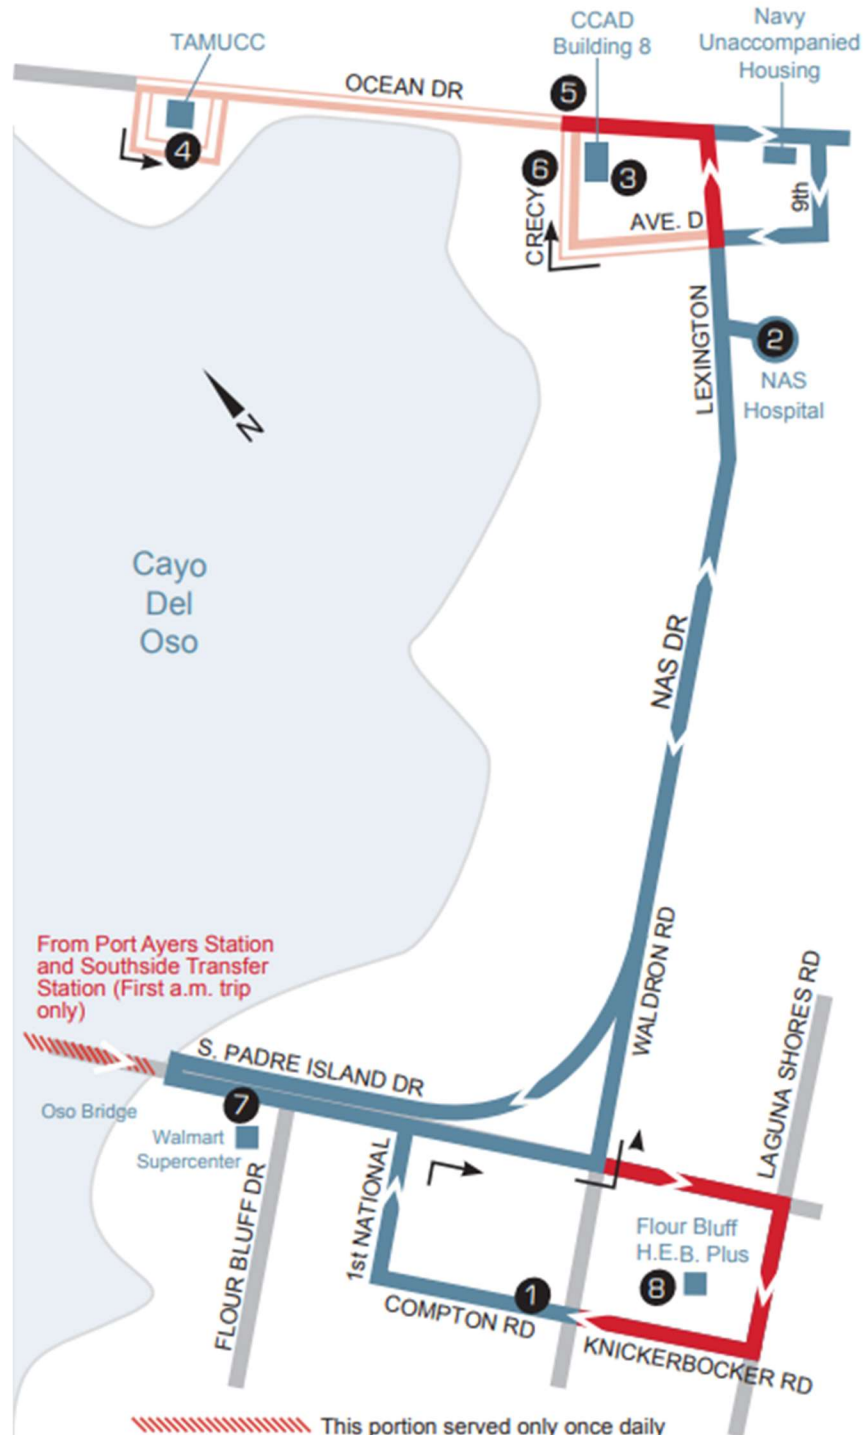

P--- ON THIS 1ST TRIP ONLY, BYPASS NAS HOSPITAL AND CONTINUE ONTO CCAD BUILDING 8, VIA LEXINGTON (L) OCEAN TO REGULAR ROUTE.

*Out of Service on arrival

This portion of the route is only served once daily on the first outbound trip.

ROUTE 3 NAS SHUTTLE

SATURDAYS

	Compton & Waldron Departs 1	NAS Hospital 2	NAS Building #8 (West) 6	Flour Bluff Walmart 7	Flour Bluff HEB 8	Compton & Waldron Arrives 1
AM	9:00	9:08	9:15	9:25	9:30	9:35
	9:45	9:53	10:00	10:10	10:15	10:20
	10:30	10:38	10:45	10:55	11:00	11:05
	11:15	11:23	11:30	11:40	11:45	11:50
PM	12:00	12:08	12:15	12:25	12:30	12:35
	12:45	12:53	1:00	1:10	1:15	1:20
	1:30	1:38	1:45	1:55	2:00	2:05
	2:15	2:23	2:30	2:40	2:45	2:50
	3:00	3:08	3:15	3:25	3:30	3:35
	3:45	3:53	4:00	4:10	4:15	4:20
	4:30	4:38	4:45	4:55	5:00	5:05*

*Out of Service on arrival

3 NAS Shuttle

From Port Ayers Station and Southside Transfer Station (First a.m. trip only)

 This portion served only once daily Monday through Friday on first outbound trip.

 This portion served Monday through Friday during midday and late afternoon and Saturdays.