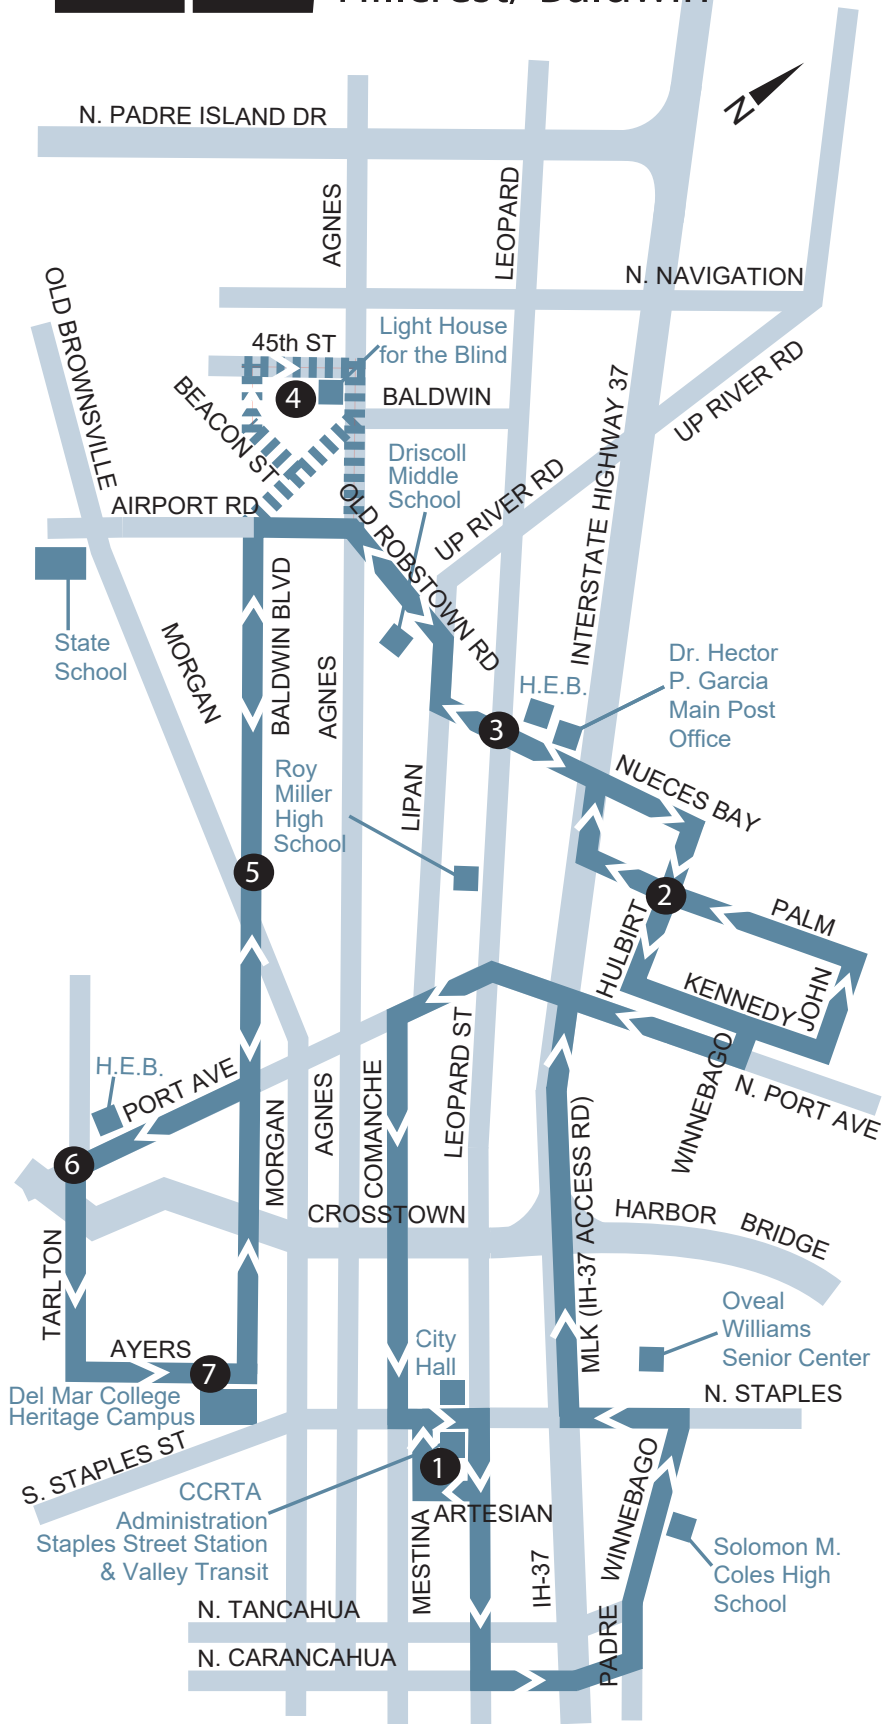

12 Hillcrest/ Baldwin

Reminder: Weekday Route 12 (Hillcrest/Baldwin) provides extended service on the;

6:00 am trip departing Staples Street Station.

5:00 pm trip departing Staples Street Station.