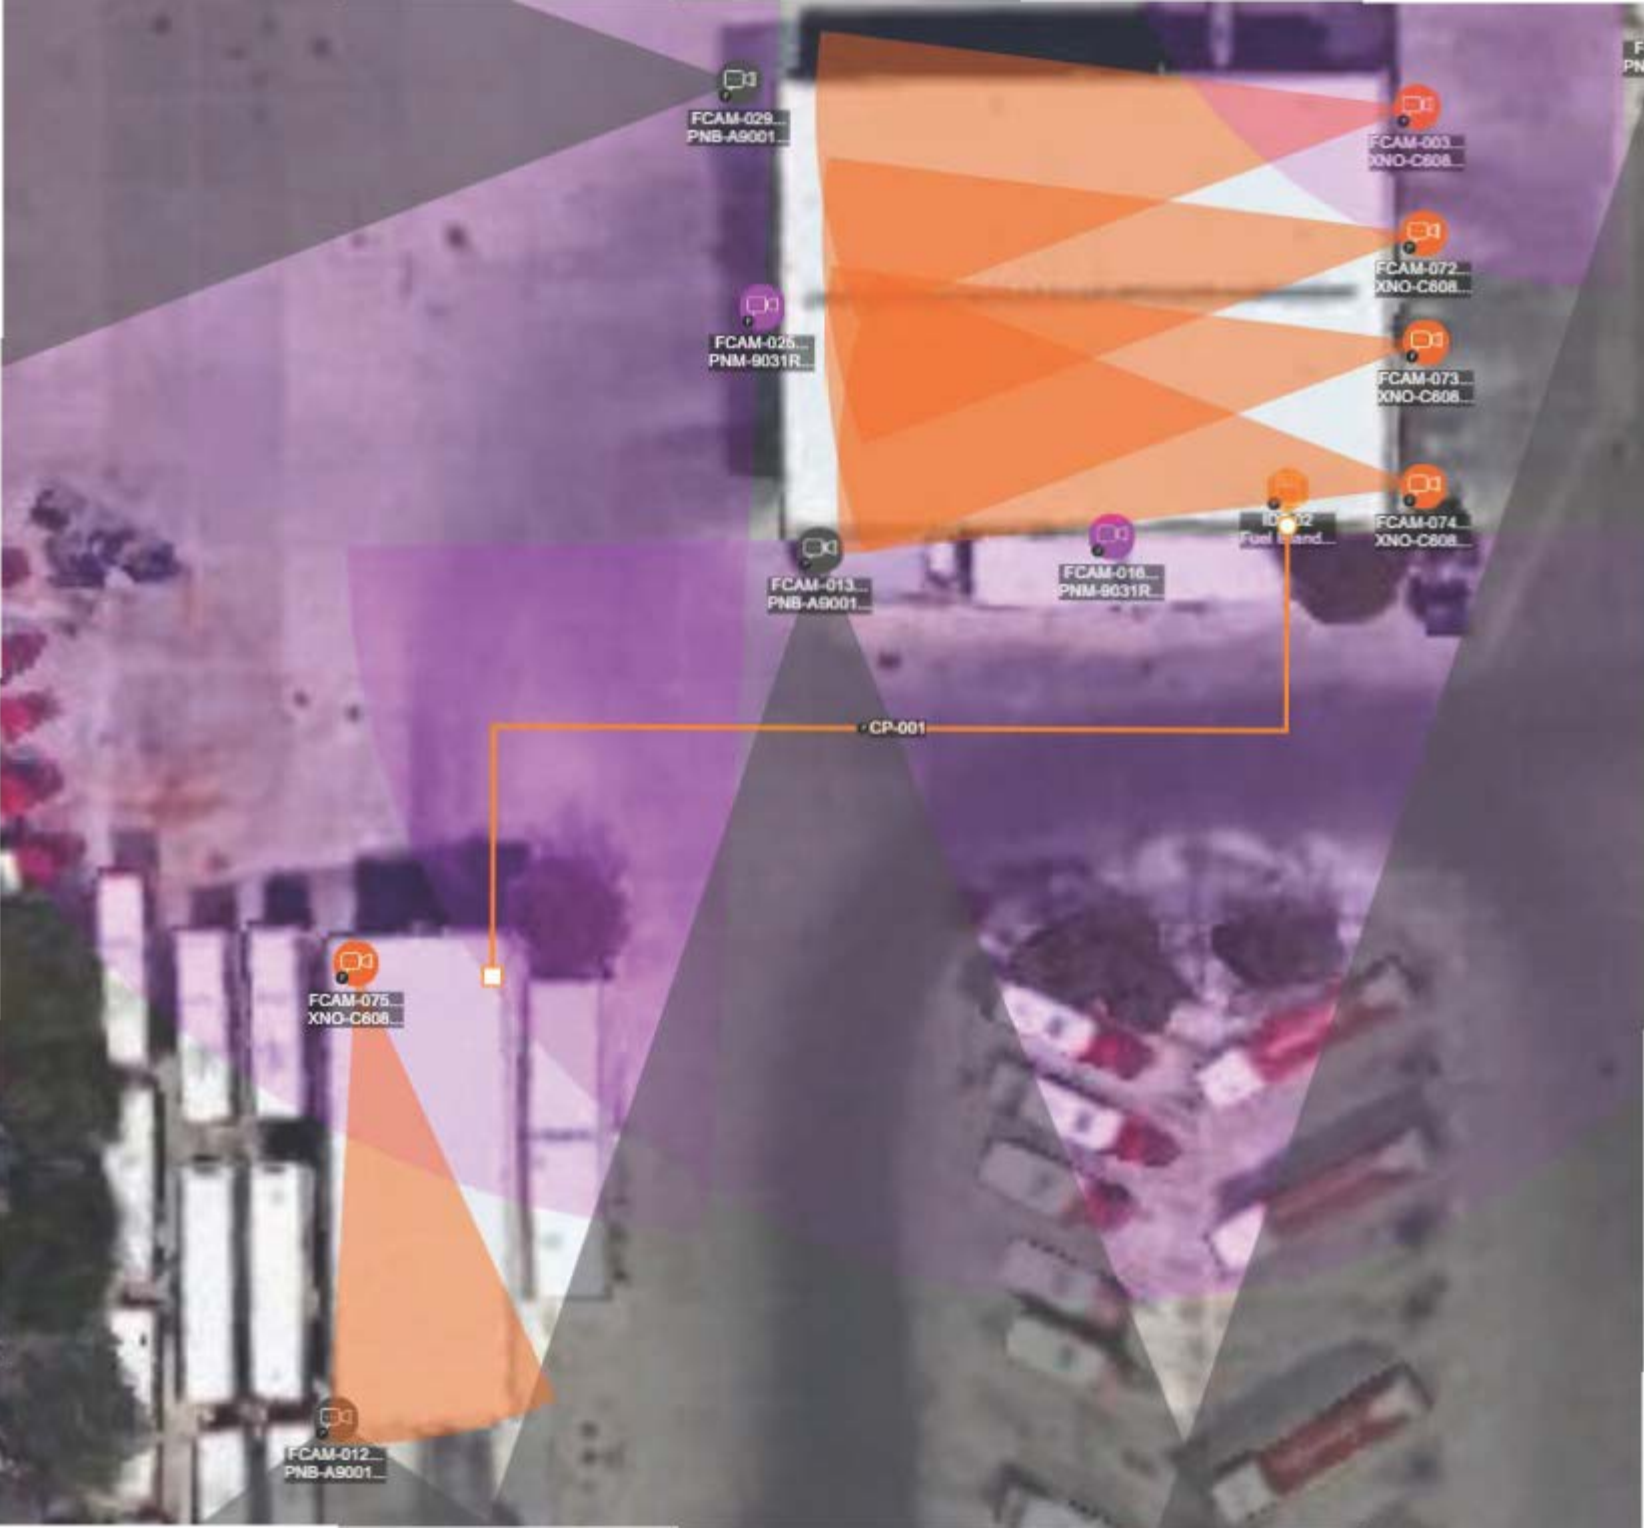

CORPUS CHRISTI REGIONAL TRANSPORTATION AUTHORITY

EXHIBIT B

SECURITY CAMERAS LAYOUT

FOR

RFP NO. 2022-FP-19

BEAR LANE SECURITY CAMERAS

FCAM-029...
PNB-A9001...

FCAM-025...
PNM-9031R...

FCAM-013...
PNB-A9001...

FCAM-016...
PNM-9031R...

ID-02
Fuel Island

FCAM-003...
XNO-C608...

FCAM-072...
XNO-C608...

FCAM-073...
XNO-C608...

FCAM-074...
XNO-C608...

FCAM-075...
XNO-C608...