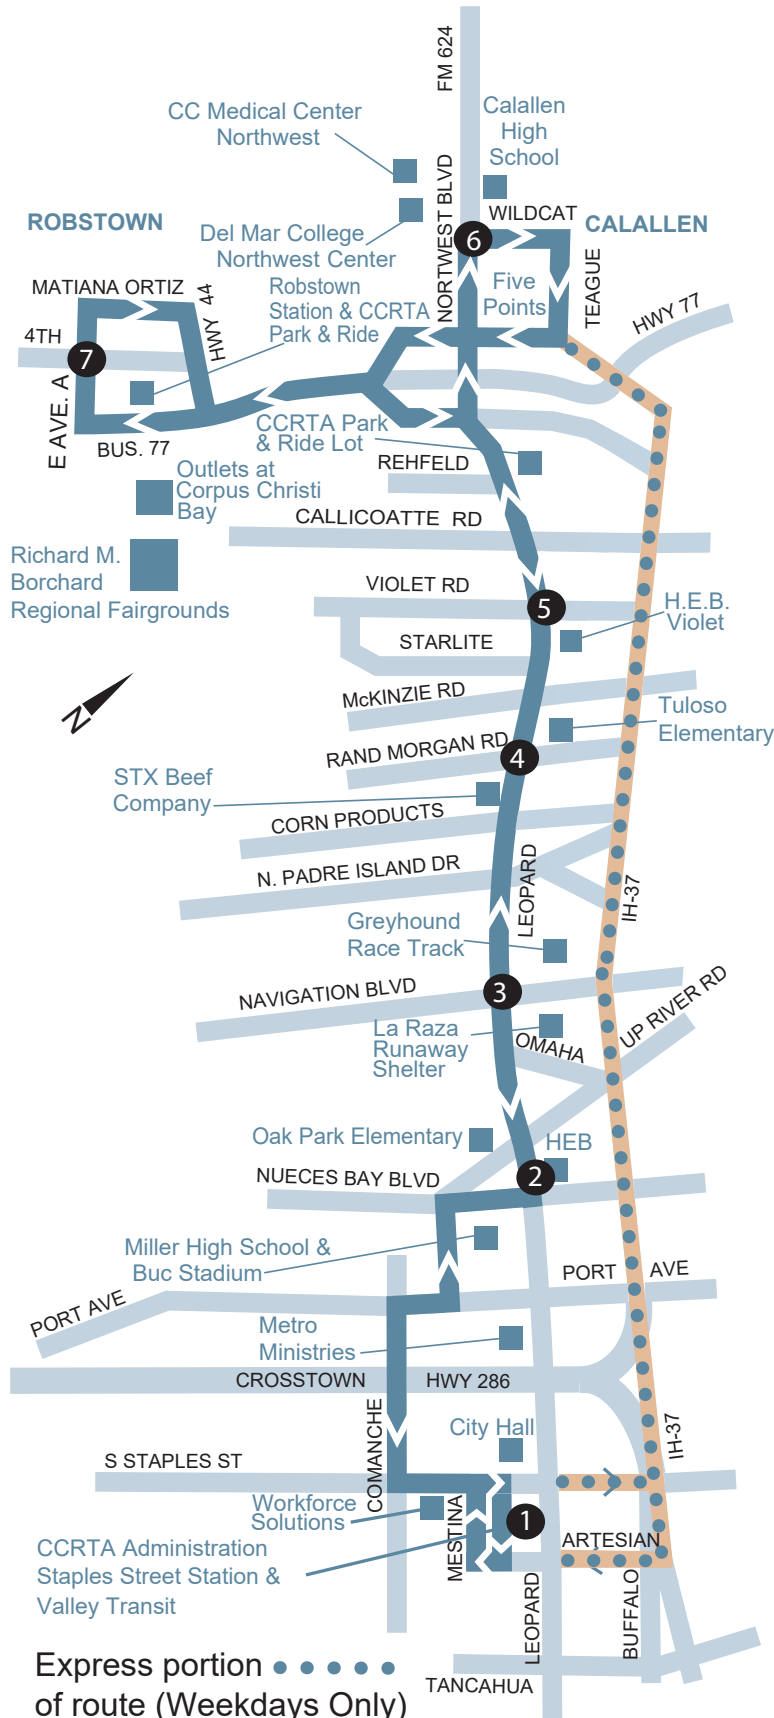

27 Leopard

Express portion of route (Weekdays Only)

Express trip fares are $1.25