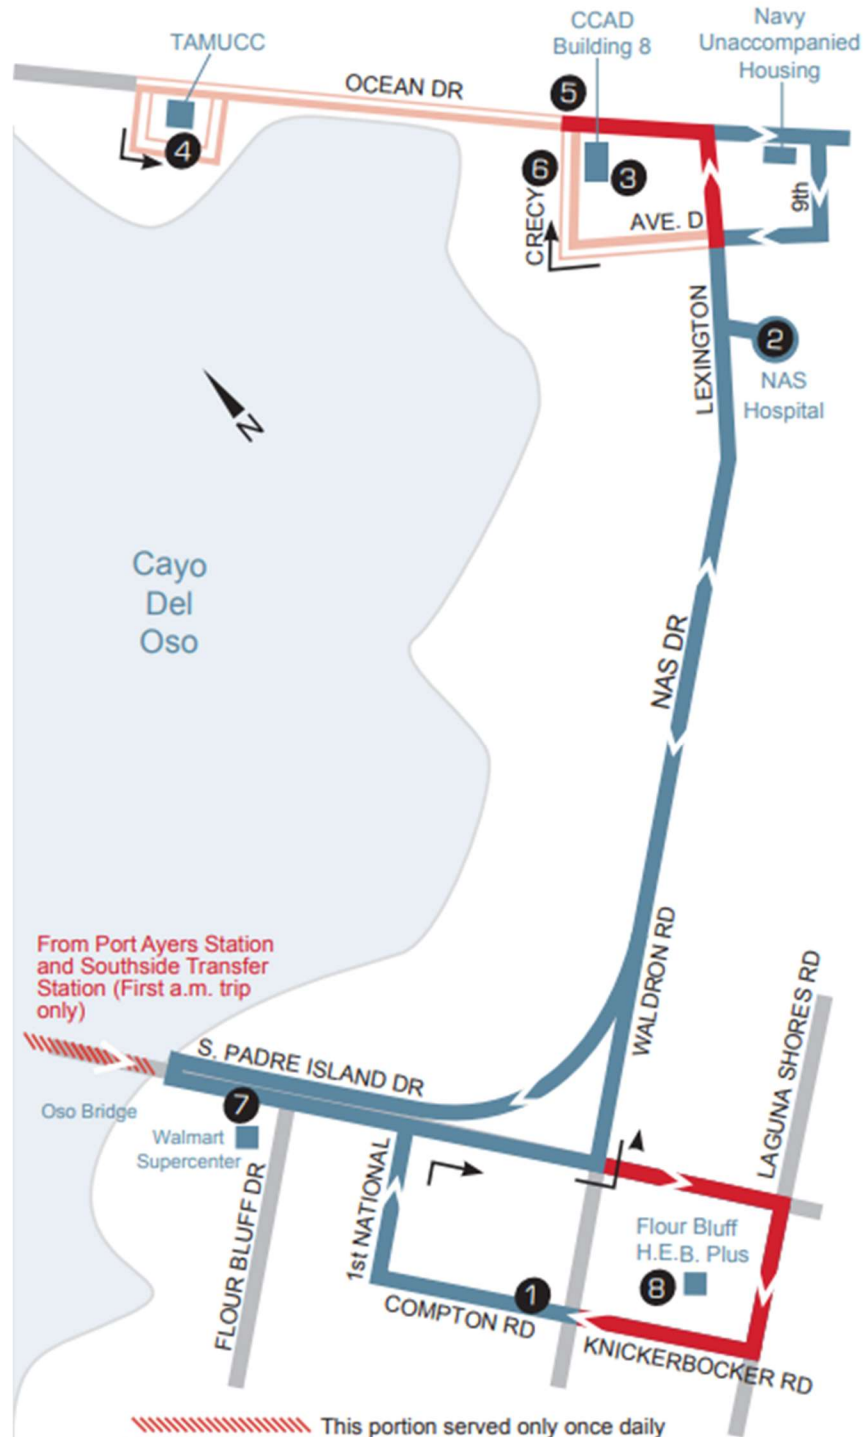

P--- ON THIS 1ST TRIP ONLY, BYPASS NAS HOSPITAL AND CONTINUE ONTO CCAD BUILDING 8, VIA LEXINGTON (L) OCEAN TO REGULAR ROUTE.

*Out of Service on arrival

This portion of the route is only served once daily on the first outbound trip.

ROUTE 3 NAS SHUTTLE

SATURDAYS

	Compton & Waldron Departs 1	NAS Hospital 2	NAS Building #8 (West) 6	Flour Bluff Walmart 7	Flour Bluff HEB 8	Compton & Waldron Arrives 1
AM	9:00	9:08	9:15	9:25	9:30	9:35
	9:45	9:53	10:00	10:10	10:15	10:20
	10:30	10:38	10:45	10:55	11:00	11:05
	11:15	11:23	11:30	11:40	11:45	11:50
PM	12:00	12:08	12:15	12:25	12:30	12:35
	12:45	12:53	1:00	1:10	1:15	1:20
	1:30	1:38	1:45	1:55	2:00	2:05
	2:15	2:23	2:30	2:40	2:45	2:50
	3:00	3:08	3:15	3:25	3:30	3:35
	3:45	3:53	4:00	4:10	4:15	4:20
	4:30	4:38	4:45	4:55	5:00	5:05*

*Out of Service on arrival

3 NAS Shuttle

From Port Ayers Station and Southside Transfer Station (First a.m. trip only)

 This portion served only once daily Monday through Friday on first outbound trip.

 This portion served Monday through Friday during midday and late afternoon and Saturdays.